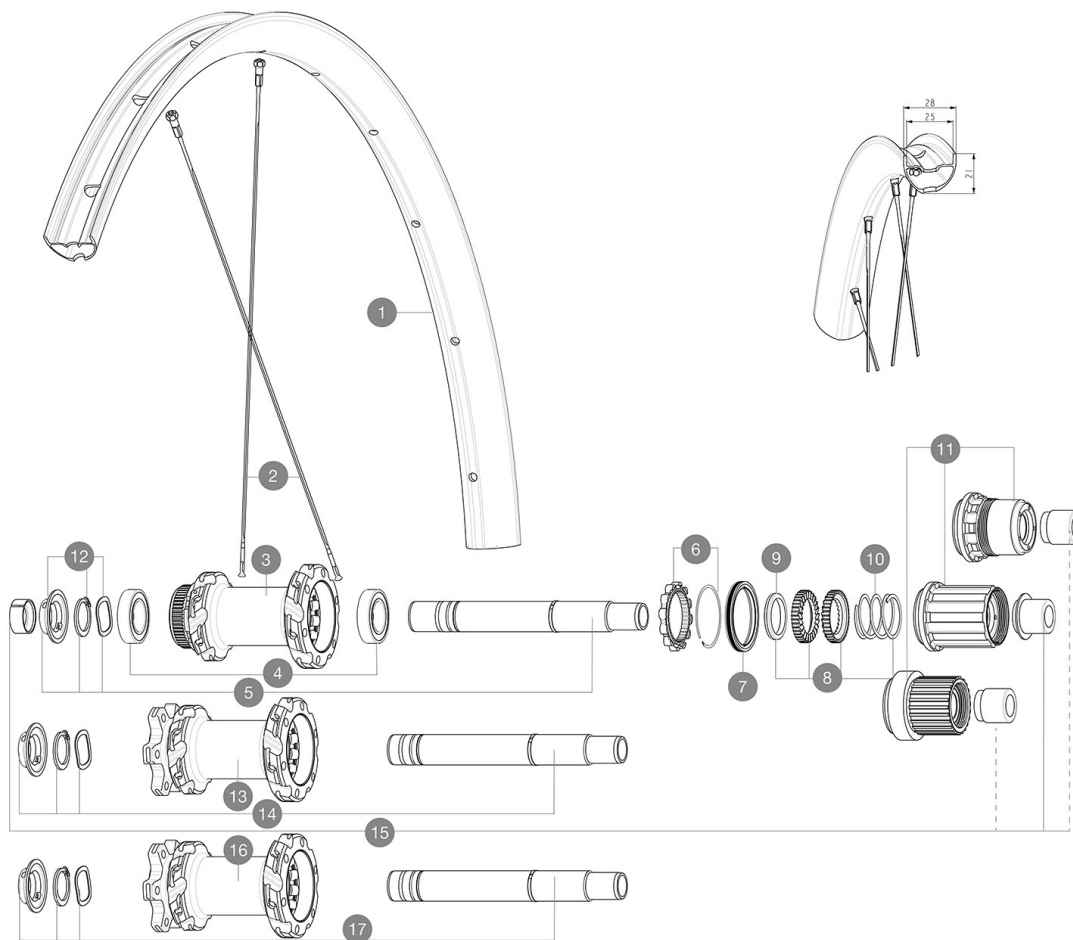

REFERENCES WHEELS

R40571	CROSSMAX 29	R42241	CROSSMAX 29
R40581	CROSSMAX 29	R42251	CROSSMAX 29
R41071	CROSSMAX 29		

RIMS

&NBSP;:

1	V3766715	Kit Front/Rear rim Crossmax 22 29"
	V2700101	UST Tape 28mm for 25 to 27mm wide rims

SPOKES

2	V2381401	KIT 12 FT/RR BUTTED SPOKES 296mm MTB 29"
---	----------	--

HUB SHELLS

3	N/A	HUB BODY
4	M40076	HUB BEARINGS 17x30x7 6903 x 2
5	V2372201	KIT ID360 148 D6T AXLE WITH CLIP
6	V2252701	KIT ID360 INSERT SHAPED EAR LOBE > 2017
7	V2251601	KIT ID360 SEAL + GREASE
8	V2375201	KIT ID360 24 TEETH 2 RATCHET + MTB SPRING + PAD (specific)
9	V2375401	KIT ID360 MTB 24T 3 NOISE REDUCING PADS
10	V2372901	KIT 3 ID360 MTB SPRINGS
11	V3990101	MicroSpline MTB Freewheel Body ID360
11	V3780101	HG9 Alloy MTB Freewheel Body ID360
11	V3740101	XD MTB Freewheel Body ID360
12	V2373001	KIT ADJUST. SYSTEM QRM AUTO ID360 for 17x30x7 bearing
13	N/A	HUB BODY
14	V2375701	Kit ID360 148 DCL axle with circlip
16	N/A	HUB BODY
17	V2372101	KIT ID360 135/142 D6T AXLE WITH CLIP

OPTIONS

8	V2372801	KIT ID360 2x40 TEETH RATCHETS + MTB SPRING + GREASE + PAD
---	----------	---

ADAPTERS

15	V2510701	ID360V2RrAxleAdapt12x142/148
	V2510801	ID360 V2 RrAxleAdapt9x135

MAVIC *CROSSMAX 29*

Specifications

WHEEL WEIGHTS