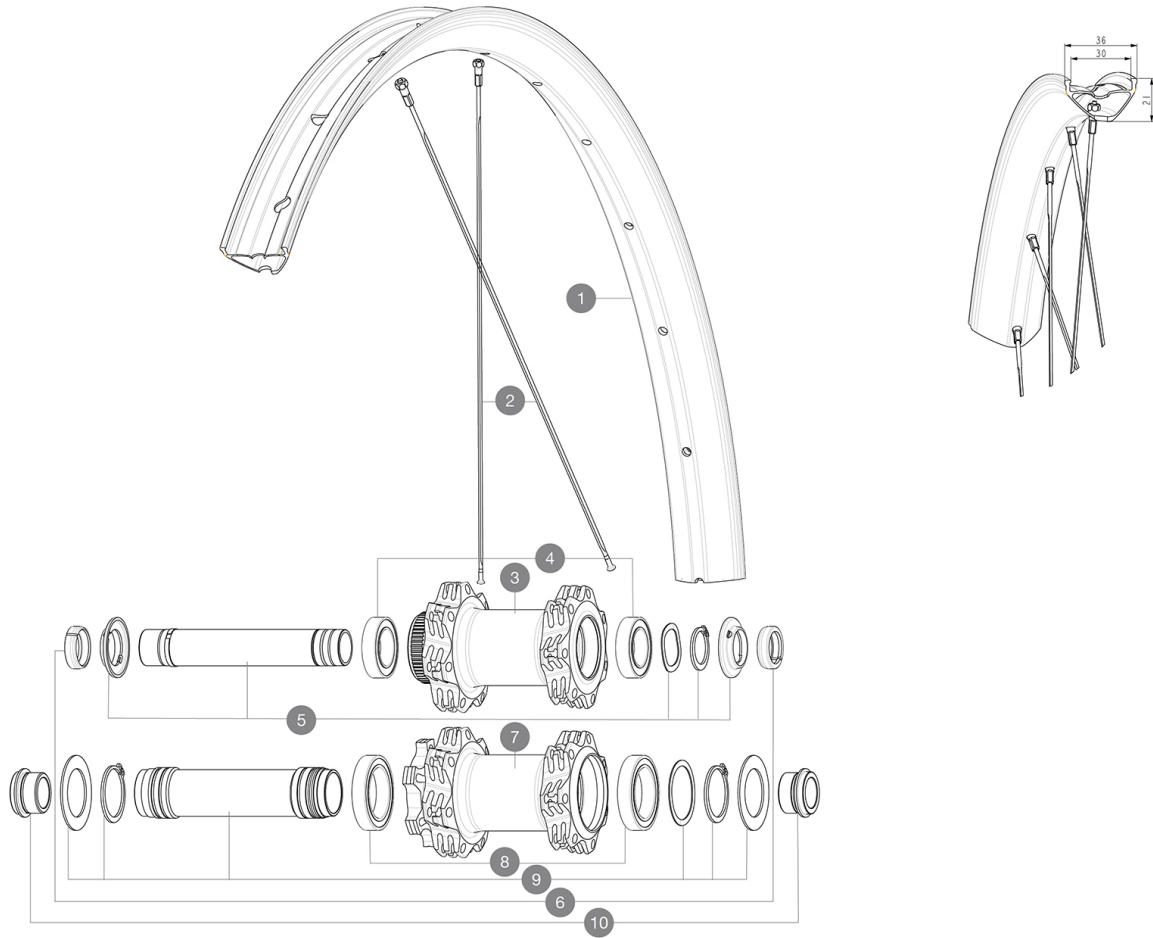

REFERENCES WHEELS

F92741 E-DEEMAX 30 29

F92751 E-DEEMAX 30 29

RIMS

&NBSP::

1	V3766915	Kit Front/Rear rim eDeemax 30 29"
	V3750101	35mm UST Green Tape for 30mm wide rims

SPOKES

2	V2389501	Kit 14 Front eDeemax 29" flat spoke 303 + nipple
----------	----------	--

HUB SHELLS

3	N/A	HUB BODY
4	V2500901	KIT BEARINGS 18x30x7 + WAVED WASHER + CLIP
5	V2375601	Kit 110mm axle QRM auto MTB from 2019 DCL
7	N/A	HUB BODY
8	M40179	FRONT HUB BEARING KIT 20mm AXLE
9	V2373701	KIT 20x110mm BOOST AXLE QRM AUTO MTB > 2019

OPTIONS

V2650401	TORQUECAP20*31 FT QRM AUTO MTB
V2374401	TORQUE CAPS 15*31 Adapter MTB QRM Auto > 2019 Frt HUB

ADAPTERS

6	V2372501	15mm MTB Axle Cap QRM Auto From 2019
10	12982801	ADAPTER Ft 20 to 15mm
	V2680401	20x110 BOOST Front Adapter MTB wheels
	99694101	ADAPTER Ft 15 to 9mm QR

MAVIC *E-DEEMAX 30 29*

Specifications

WHEEL WEIGHTS

1035