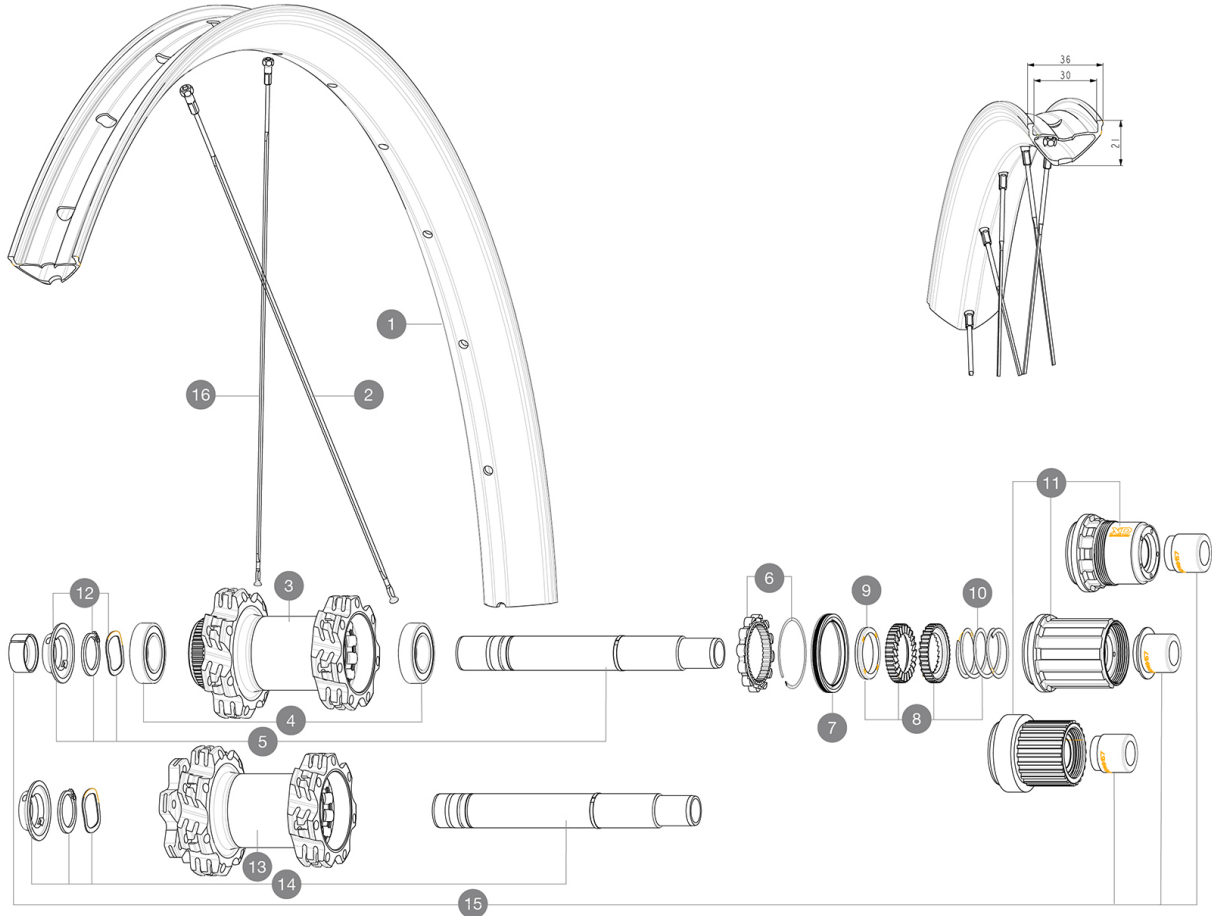

E-DEEMAX 30 29

ASTM E1000 5 :
 30mm wide rims
 35mm UST Green Tape for 30mm wide rims
 Maximum tyre pressure: 2.95bar/43PSI with a 52mm tyre - 1.55bar/22PSI with a 125mm tyre
 52mm-
 2.95Bar/43PSI

参照ホイール

R40671	E-DEEMAX 30 INT 29 BST XD	R41091	E-DEEMAX 30 INT 29 BST HG
R40681	E-DEEMAX 30 CL 29 BST MS		

RIMS

&NBSP;:

1	V3766915	Kit Front/Rear rim eDeemax 30 29"
	V3750101	35mm UST Green Tape for 30mm wide rims

SPOKES

2	V2389701	Kit 14 Rear Drive Side eDeemax 29" flat spoke 303 + nipple
16	V2389601	Kit 14 Rear Non Drive Side eDeemax 29" flat spoke 305 + nip

HUB SHELLS

3	N/A	HUB BODY
4	M40076	HUB BEARINGS 17x30x7 6903 x 2
5	V2375701	Kit ID360 148 DCL axle with circlip
6	V2252701	KIT ID360 INSERT SHAPED EAR LOBE > 2017
7	V00063631	Kit ID360 seal version 2 (larger)
8	V2375201	KIT ID360 24 TEETH 2 RATCHET + MTB SPRING + PAD (specific)
9	V2375401	KIT ID360 MTB 24T 3 NOISE REDUCING PADS
10	V2372901	KIT 3 ID360 MTB SPRINGS
11	V3990101	MicroSpline MTB Freewheel Body ID360
11	V3780101	HG9 Alloy MTB Freewheel Body ID360

ADAPTERS

15	V2510701	ID360 EVO REAR AXLE ADAPTERS 12x142mm DCL & D6T
	V2510801	ID360 EVO REAR AXLE ADAPTERS 9x135mm DCL & D6T