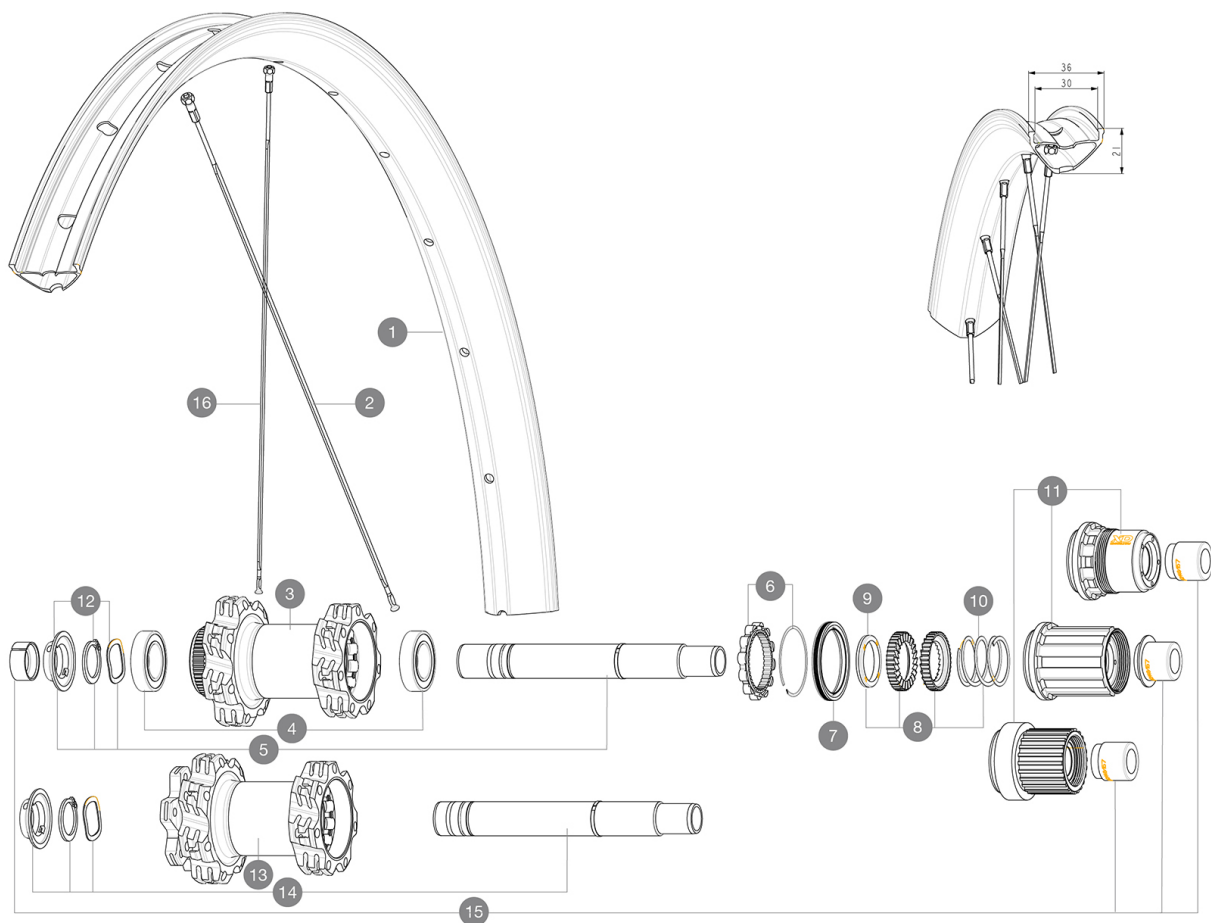

REFERENCES WHEELS

R40671	E-DEEMAX 30 29	R41091	E-DEEMAX 30 29
R40681	E-DEEMAX 30 29		

RIMS

&NBSP;:

1	V3766915	Kit Front/Rear rim eDeemax 30 29"
	V3750101	35mm UST Green Tape for 30mm wide rims

SPOKES

2	V2389701	Kit 14 Rear Drive Side eDeemax 29" flat spoke 303 + nipple
16	V2389601	Kit 14 Rear Non Drive Side eDeemax 29" flat spoke 305 + nip

HUB SHELLS

3	N/A	HUB BODY
4	M40076	HUB BEARINGS 17x30x7 6903 x 2
5	V2375701	Kit ID360 148 DCL axle with circlip
6	V2252701	KIT ID360 INSERT SHAPED EAR LOBE > 2017
7	V00063631	Kit ID360 seal version 2 (larger)
8	V2375201	KIT ID360 24 TEETH 2 RATCHET + MTB SPRING + PAD (specific)
9	V2375401	KIT ID360 MTB 24T 3 NOISE REDUCING PADS
10	V2372901	KIT 3 ID360 MTB SPRINGS
11	V3740101	XD MTB Freewheel Body ID360
11	V3990101	MicroSpline MTB Freewheel Body ID360
11	V3780101	HG9 Alloy MTB Freewheel Body ID360
12	V2373001	KIT ADJUST. SYSTEM QRM AUTO ID360 for 17x30x7 bearing
13	N/A	HUB BODY
14	V2372201	KIT ID360 148 D6T AXLE WITH CLIP

OPTIONS

8	V2372801	KIT ID360 2x40 TEETH RATCHETS + MTB SPRING + GREASE + PAD
---	----------	---

ADAPTERS

15	V2510701	ID360V2RrAxleAdapt12x142/148
	V2510801	ID360 V2 RrAxleAdapt9x135

MAVIC *E-DEEMAX 30 29*

Specifications

WHEEL WEIGHTS

1125