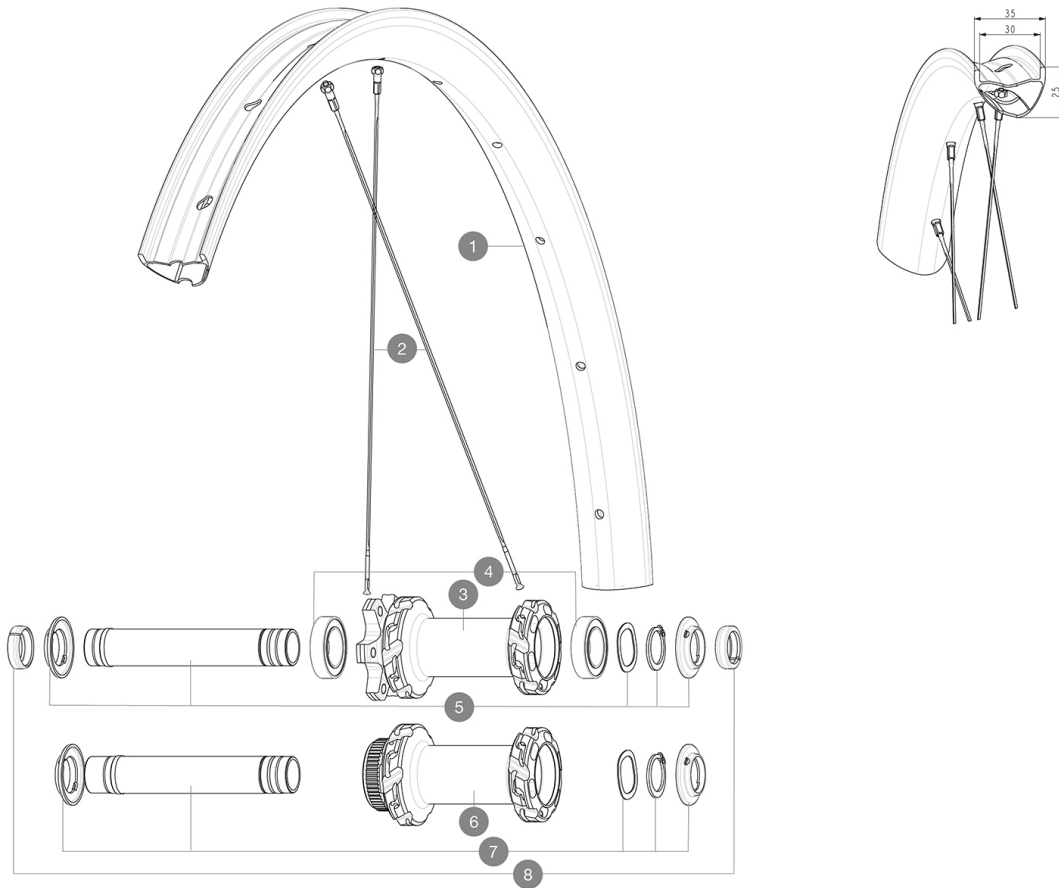

REFERENCES WHEELS

F92971 CROSSMAX XL R 29

F92981 CROSSMAX XL R 29

RIMS

&NBSP;:

1	V00004931 V3750101	Kit Front/Rear rim Crossmax XLR 29" 35mm UST Green Tape for 30mm wide rims
----------	-----------------------	---

SPOKES

2	V2389101	Kit 12Fr/Rr XmaxSL Ultimate spk293+np&w
----------	----------	---

HUB SHELLS

3	N/A	HUB BODY
4	V2500901	KIT BEARINGS 18x30x7 + WAVED WASHER + CLIP
5	V2372401	KIT 110mm AXLE QRM AUTO MTB > 2019
6	N/A	HUB BODY
7	V2375601	Kit 110mm axle QRM auto MTB from 2019 DCL

OPTIONS

V2374401 TORQUE CAPS 15*31 Adapter MTB QRM Auto > 2019 Frt HUB

ADAPTERS

8 V2372501 15mm MTB Axle Cap QRM Auto From 2019
99694101 ADAPTER Ft 15 to 9mm QR

MAVIC *CROSSMAX XL R*

Specifications

WHEEL WEIGHTS