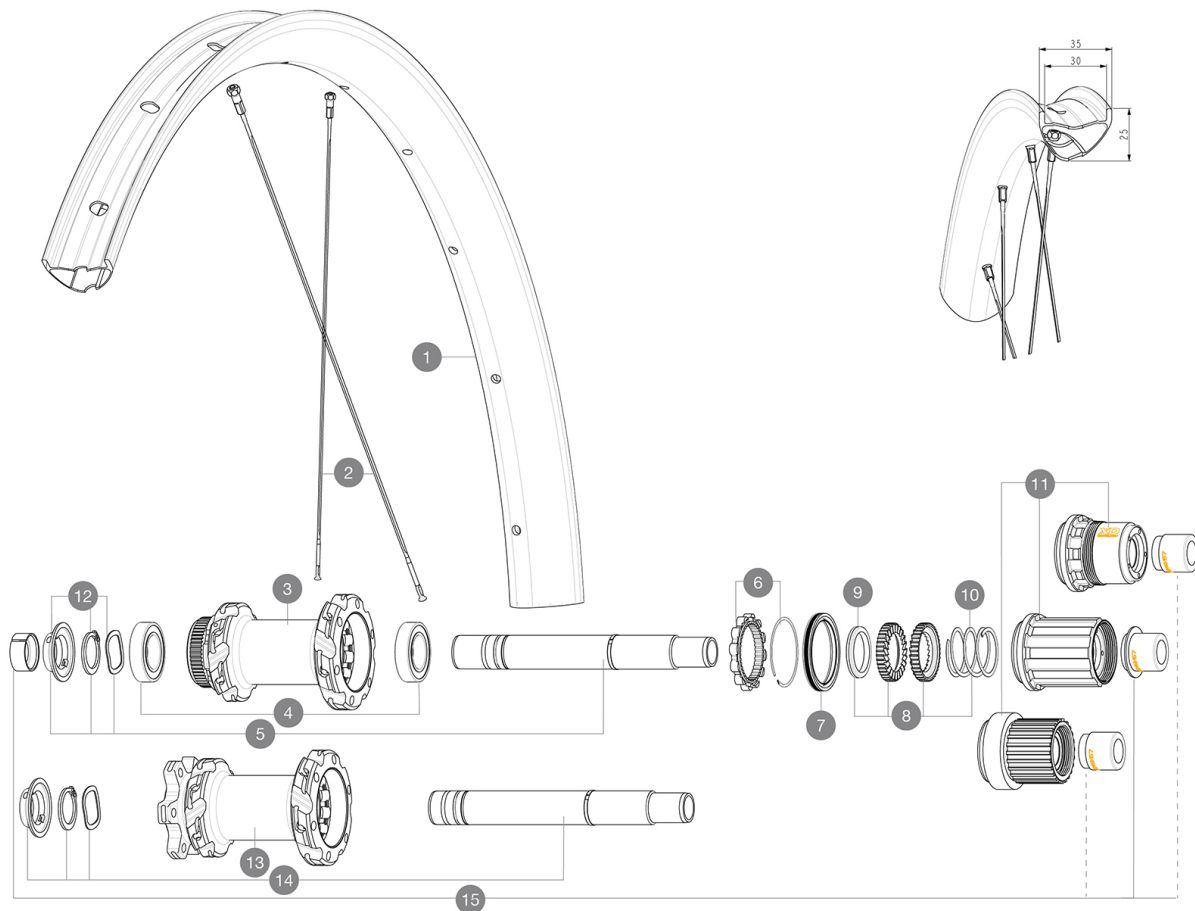

REFERENCES WHEELS

R41161	CROSSMAX XL R 29	R41181	CROSSMAX XL R 29
R41171	CROSSMAX XL R 29		

RIMS

&NBSP;:

1	V00004931	Kit Front/Rear rim Crossmax XLR 29"
	V3750101	35mm UST Green Tape for 30mm wide rims

SPOKES

2	V2389101	Kit 12Fr/Rr XmaxSL Ultimate spk293+np&w
---	----------	---

HUB SHELLS

3	N/A	HUB BODY
4	M40076	HUB BEARINGS 17x30x7 6903 x 2
5	V2375701	Kit ID360 148 DCL axle with circlip
6	V2252701	KIT ID360 INSERT SHAPED EAR LOBE > 2017
7	V2251601	KIT ID360 SEAL + GREASE
8	V2375201	KIT ID360 24 TEETH 2 RATCHET + MTB SPRING + PAD (specific)
9	V2375401	KIT ID360 MTB 24T 3 NOISE REDUCING PADS
10	V2372901	KIT 3 ID360 MTB SPRINGS
11	V3780101	HG9 Alloy MTB Freewheel Body ID360
11	V3740101	XD MTB Freewheel Body ID360
11	V3990101	MicroSpline MTB Freewheel Body ID360
12	V2373001	KIT ADJUST. SYSTEM QRM AUTO ID360 for 17x30x7 bearing
13	N/A	HUB BODY
14	V2372201	KIT ID360 148 D6T AXLE WITH CLIP

OPTIONS

8	V2372801	KIT ID360 2x40 TEETH RATCHETS + MTB SPRING + GREASE + PAD
---	----------	---

ADAPTERS

15	V2510701	ID360V2RrAxleAdapt12x142/148
	V2510801	ID360 V2 RrAxleAdapt9x135

MAVIC *CROSSMAX XL R*

Specifications

WHEEL WEIGHTS