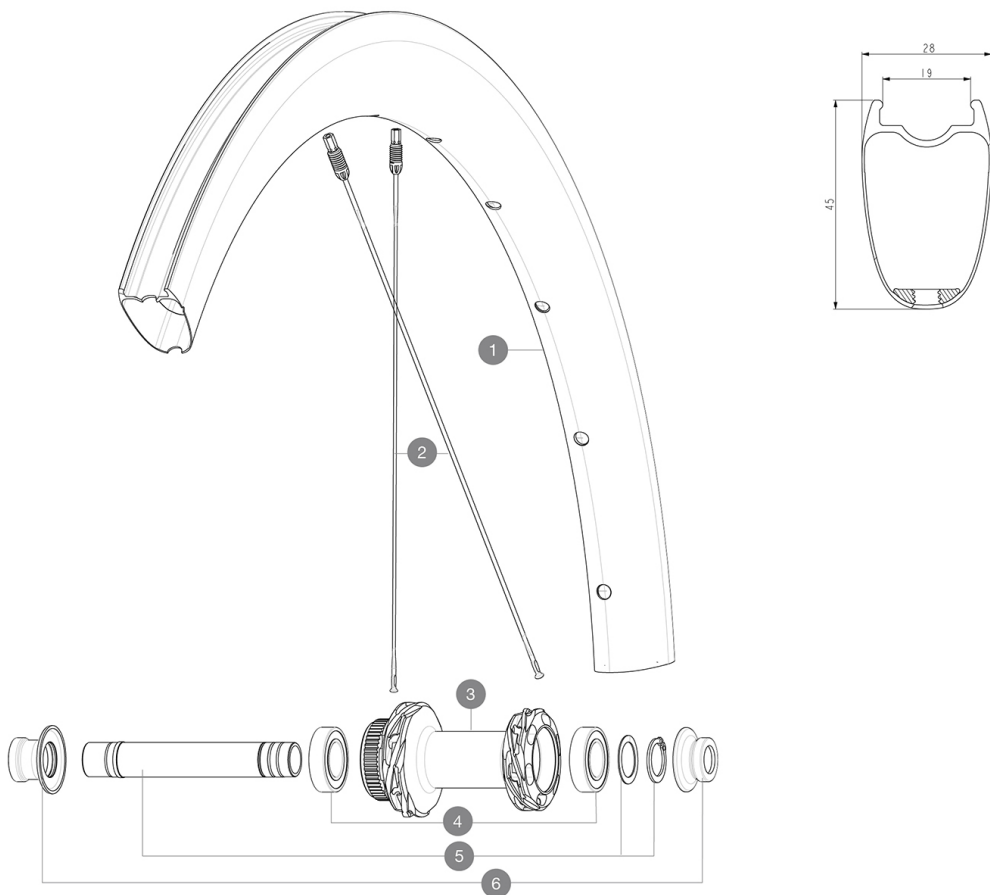

COSMIC SLR 45 DISC

参照ホイール

F93061 COS SLR45 CL 700 12X100

ASTM E1000 1/4" 2 : 2 -
 15mm 25mm 32mm
 Maximum tyre pressure: 6.75bar/97PSI with a 23mm tyre - 3.8bar/55PSI with a 62mm tyre

RIMS

&NBSP;:

1	V4095015	Kit Front/Rear rim Cosmic SLR 45 Disc MY22
---	----------	--

SPOKES

2	V4163701	Kit 12 Front/Rear Cosmic SLR 45 Disc aero stainless spoke 27
---	----------	--

HUB SHELLS

3	N/A	HUB BODY
4	M40129	KIT 2 BEARINGS 6902 15x28x7
5	V2373301	KIT QRM AUTO FRONT AXLE 12mm > 2019

ADAPTERS

6	V2374701	KIT FRONT ROAD FORK REST 12mm FOR J BENT DISC HUB
	V2680301	"Kit Ft Road Adapter 12 >> 9mm"