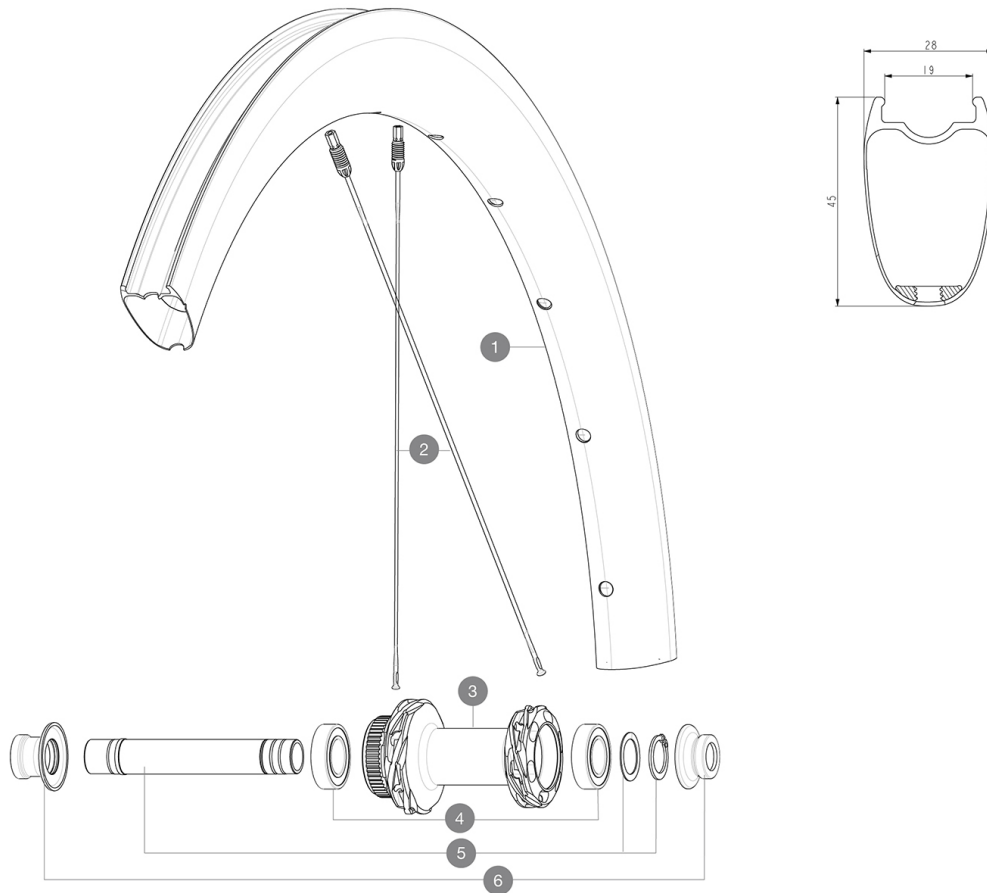

## REFERENCES WHEELS

F93061 COS SLR45 CL 700 12X100

### RIMS

&NBSP;:

1	V4095015	Kit Front/Rear rim Cosmic SLR 45 Disc MY22
---	----------	--

### SPOKES

2	V4163701	Kit 12 Front/Rear Cosmic SLR 45 Disc aero stainless spoke 27
---	----------	--

### **WHEEL WEIGHTS**

655