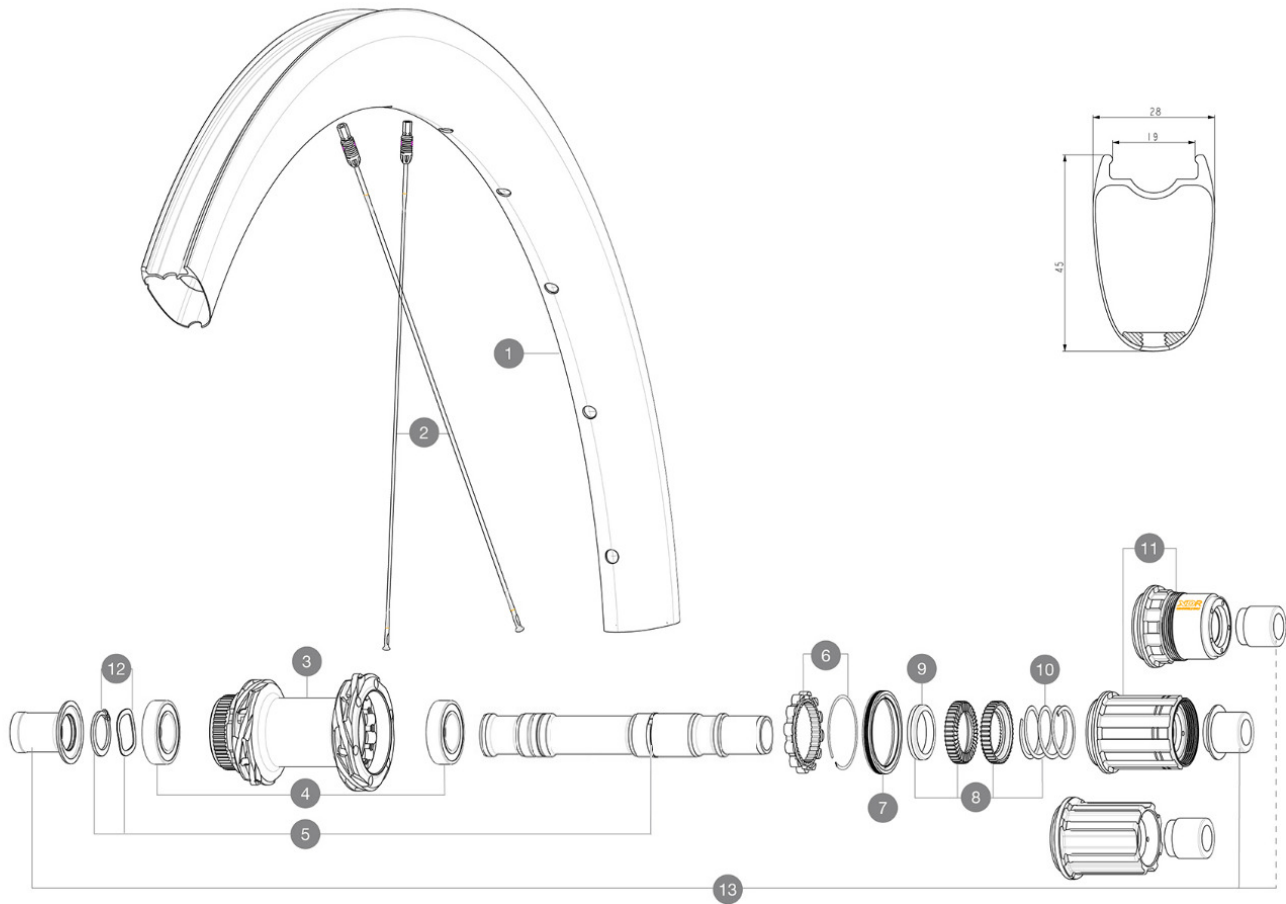

MAVIC COSMIC SLR 45 DISC

2022
REAR

REFERENCES WHEELS

R41291 COS SLR45 CL 700 12X142 M11

R42071 COS SLR45 CL 700 12X142 XDR

RIMS

&NBSP;:

1 V4095015 Kit Front/Rear rim Cosmic SLR 45 Disc MY22

SPOKES

2 V4163701 Kit 12 Front/Rear Cosmic SLR 45 Disc aero stainless spoke 27

HUB SHELLS

3	N/A	HUB BODY
4	M40076	HUB BEARINGS 17x30x7 6903 x 2
5	V00046431	KIT AXE ID360 142LIGHT CL+CIR
6	V2252701	KIT ID360 INSERT SHAPED EAR LOBE > 2017
7	V00063631	Kit ID360 seal version 2 (larger)
8	V2251701	KIT ID360 2 RATCHETS + SPRING + GREASE
9	V2500501	KIT ID360 3 PADS NOISE REDUCING
10	V2251801	KIT 3 ID360 ROAD SPRINGS
11	V3440101	ED11 Freewheel Body ID360
11	V3430101	HG11 Freewheel Body ID360
11	V2580101	FREEHUB BODY XD Road ID360
12	V2373001	KIT ADJUST. SYSTEM QRM AUTO ID360 for 17x30x7 bearing

OPTIONS

V2373401 KIT ID360 135/142 DCL L1 AXLE WITH CLIP

ADAPTERS

13	V3811001	KIT ROAD ID360 RR CL ENDCAP (12MM)
	V2510901	ID360 EVO RrAxleAdapt12x135/150
	V2510801	ID360 V2 RrAxleAdapt9x135
	V2510701	ID360V2RrAxleAdapt12x142/148