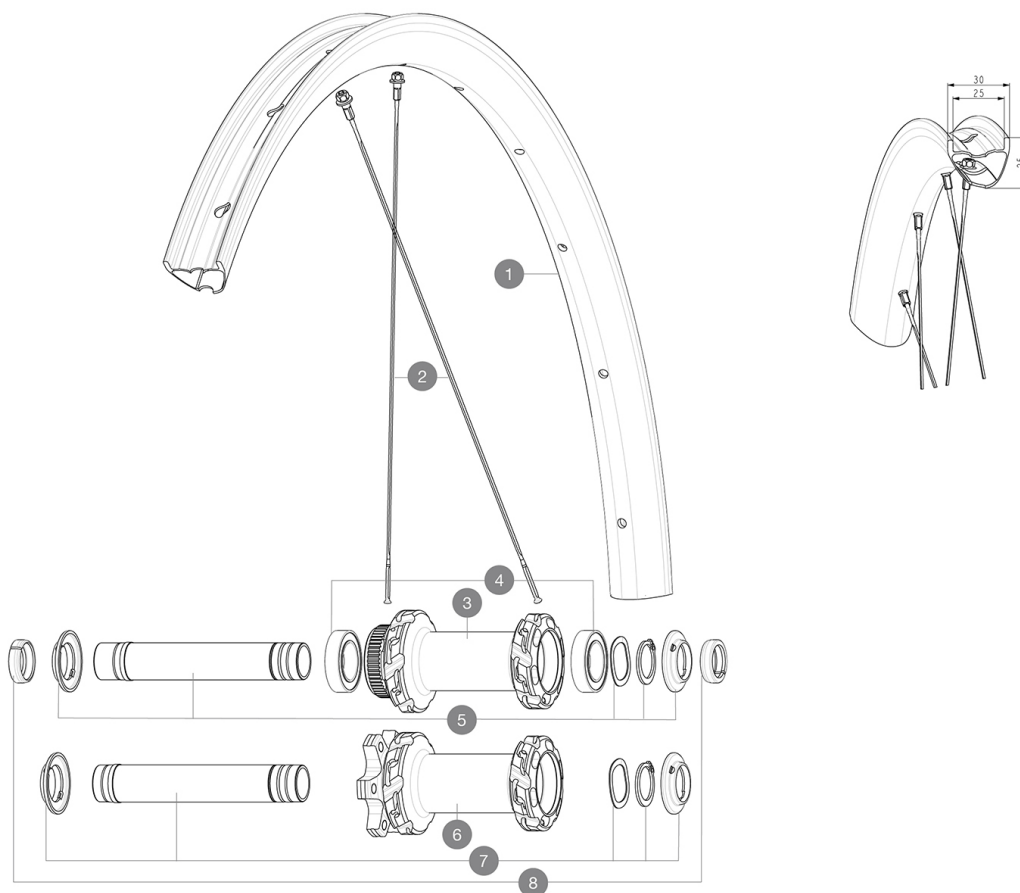

**REFERENCES WHEELS**

F93071	CROSSMAX SL ULTIMATE 25 29	F93081	CROSSMAX SL ULTIMATE 25 29
--------	----------------------------	--------	----------------------------

**RIMS**

&NBSP;:

<b>1</b>	V00004831	Kit Front/Rear rim Crossmax SL Ultimate 29" 22
	V2700101	UST Tape 28mm for 25 to 27mm wide rims

**SPOKES**

<b>2</b>	V2389101	Kit 12Fr/Rr XmaxSL Ultimate spk293+np&w
----------	----------	---

**HUB SHELLS**

<b>3</b>	N/A	HUB BODY
<b>4</b>	V2500901	KIT BEARINGS 18x30x7 + WAVED WASHER + CLIP
<b>5</b>	V2375601	Kit 110mm axle QRM auto MTB from 2019 DCL
<b>6</b>	N/A	HUB BODY
<b>7</b>	V2372401	KIT 110mm AXLE QRM AUTO MTB > 2019

**OPTIONS**

V2374401	TORQUE CAPS 15*31 Adapter MTB QRM Auto > 2019 Frt HUB
----------	---

**ADAPTERS**

<b>8</b>	V2372501	15mm MTB Axle Cap QRM Auto From 2019
	99694101	ADAPTER Ft 15 to 9mm QR

# CROSSMAX SL ULTIMATE 25