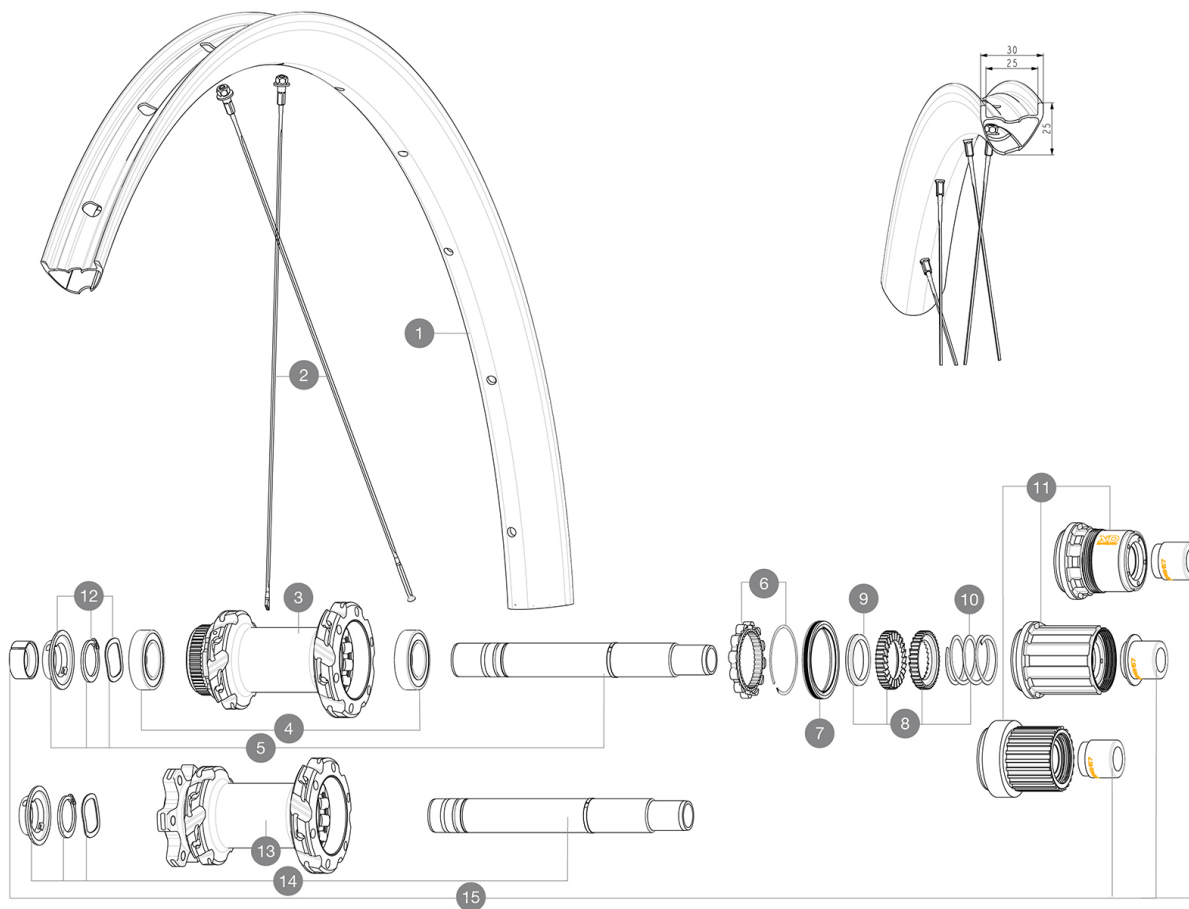

REFERENCES WHEELS

| | | | |
|--------|----------------------------|--------|----------------------------|
| R41311 | CROSSMAX SL ULTIMATE 25 29 | R41331 | CROSSMAX SL ULTIMATE 25 29 |
| R41321 | CROSSMAX SL ULTIMATE 25 29 | | |

RIMS

&NBSP;:

| | | |
|----------|-----------|--|
| 1 | V00004831 | Kit Front/Rear rim Crossmax SL Ultimate 29" 22 |
| | V2700101 | UST Tape 28mm for 25 to 27mm wide rims |

SPOKES

| | | |
|----------|----------|---|
| 2 | V2389101 | Kit 12Fr/Rr XmaxSL Ultimate spk293+np&w |
|----------|----------|---|

HUB SHELLS

| | | |
|-----------|----------|--|
| 3 | N/A | HUB BODY |
| 4 | M40076 | HUB BEARINGS 17x30x7 6903 x 2 |
| 5 | V2375701 | Kit ID360 148 DCL axle with circlip |
| 6 | V2252701 | KIT ID360 INSERT SHAPED EAR LOBE > 2017 |
| 7 | V2251601 | KIT ID360 SEAL + GREASE |
| 8 | V2375201 | KIT ID360 24 TEETH 2 RATCHET + MTB SPRING + PAD (specific) |
| 9 | V2375401 | KIT ID360 MTB 24T 3 NOISE REDUCING PADS |
| 10 | V2372901 | KIT 3 ID360 MTB SPRINGS |
| 11 | V3990101 | MicroSpline MTB Freewheel Body ID360 |
| 11 | V3780101 | HG9 Alloy MTB Freewheel Body ID360 |
| 11 | V3740101 | XD MTB Freewheel Body ID360 |
| 12 | V2373001 | KIT ADJUST. SYSTEM QRM AUTO ID360 for 17x30x7 bearing |
| 13 | N/A | HUB BODY |
| 14 | V2372201 | KIT ID360 148 D6T AXLE WITH CLIP |

CROSSMAX SL ULTIMATE 25

Specifications

WHEEL WEIGHTS