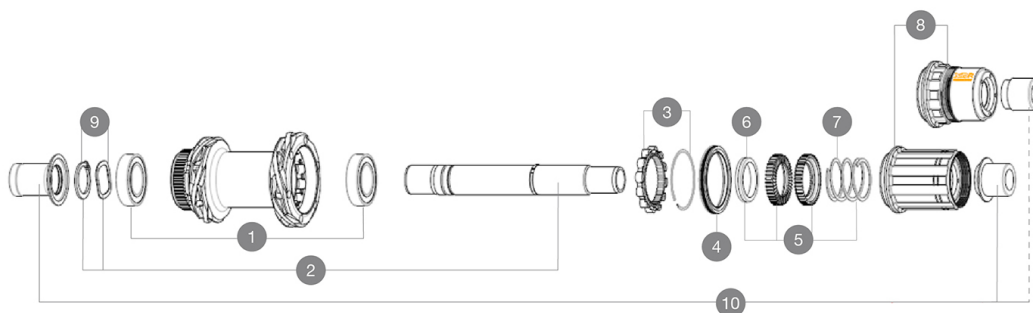

## 参照ホイール

H44501 MR801INFSPRR CL 12X142 XDR 24H

H44301 MR801INFSPRR CL 12X142 M11 24H

## HUB SHELLS

1	M40076	HUB BEARINGS 17x30x7 6903 x 2
2	V2373401	KIT ID360 135/142 DCL L1 AXLE WITH CLIP
3	V2252701	KIT ID360 INSERT SHAPED EAR LOBE > 2017
4	V2251601	ID360 SEAL + GREASE
5	V2251701	ID360 2 RATCHETS + SPRING + GREASE
6	V2500501	Kit 3 ID360 pad for noise reduction
7	V2251801	KIT 3 ID360 ROAD SPRINGS
8	V2580101	FREEHUB BODY XD Road ID360
8	V3430101	HG11 Freewheel Body ID360
9	V2373001	KIT ADJUST. SYSTEM QRM AUTO ID360 for 17x30x7 bearing

## ADAPTERS

10	V3811001	KIT ROAD ID360 RR CL ENDCAP (12MM)
----	----------	------------------------------------