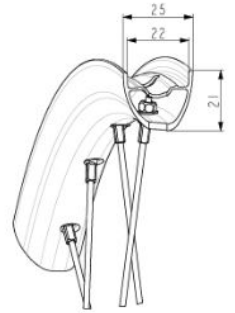

Non-Boost : 12x135 rear axle adapters (V2510901)

### RIMS

&NBSP;:

1	V00053209	Kit Rear rim Allroad EBM X35
	V3720101	25mm UST Tape for 19 to 22mm Road Rims

## **Specifications**

RADGEWICHTE