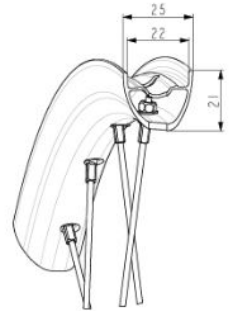

Non-Boost : 12x135 rear axle adapters ([V2510901])

### RIMS

&NBSP;:

1	V00053209	Kit Rear rim Allroad EBM X35
	V3720101	25mm UST Tape for 19 to 22mm Road Rims

### **WHEEL WEIGHTS**