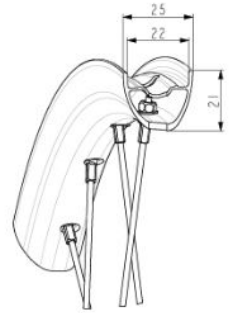

Non-Boost : 12x135 rear axle adapters (V2510901)

REFERENCES WHEELS

RIMS

&NBSP;:

- | | | |
|---|-----------|--|
| 1 | V00053209 | Kit Rear rim Allroad EBM X35 |
| | V3720101 | 25mm UST Tape for 19 to 22mm Road Rims |

SPOKES

- | | | |
|---|----------|--|
| 2 | V3667801 | Kit 16 NDS round Jbent spoke 255mm Aksium Elite UST Disc EBM |
|---|----------|--|

MAVIC ALLROAD MAHLEX35

DELIVERED WITH

Pre-installed tubeless rim tape	
Pre-installed tubeless rim tape	
Pre-installed tubeless rim tape	

Specifications

WHEEL WEIGHTS