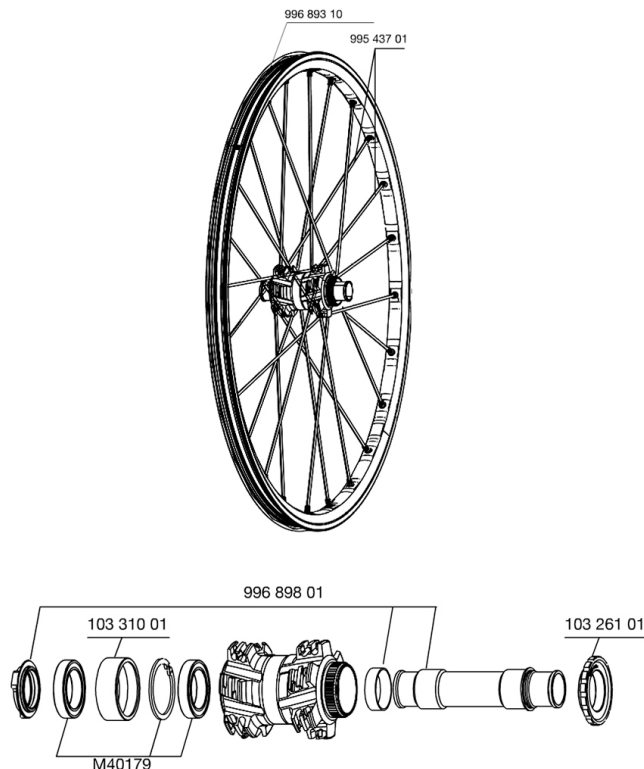

REFERENZEN RÄDER

RIMS

&NBSP;:

99689310	FRONT RIM CROSSMAX SX 09
----------	--------------------------

SPOKES

99543701	12 FR+NDR GREY SPK XMAX SX 266
----------	--------------------------------

HUB SHELLS

10331001	BEARING SEATING DCL 20MM ALLOY TUBE
M40179	FRONT BEARING 25x37x7 20mm AXLE
N/A	NABENKÖRPER

OPTIONS

10326101	Lock Ring for DCL 20mm
----------	------------------------

CROSSMAX SX 09 CENTER LOCK

Specifications

RADGEWICHTE