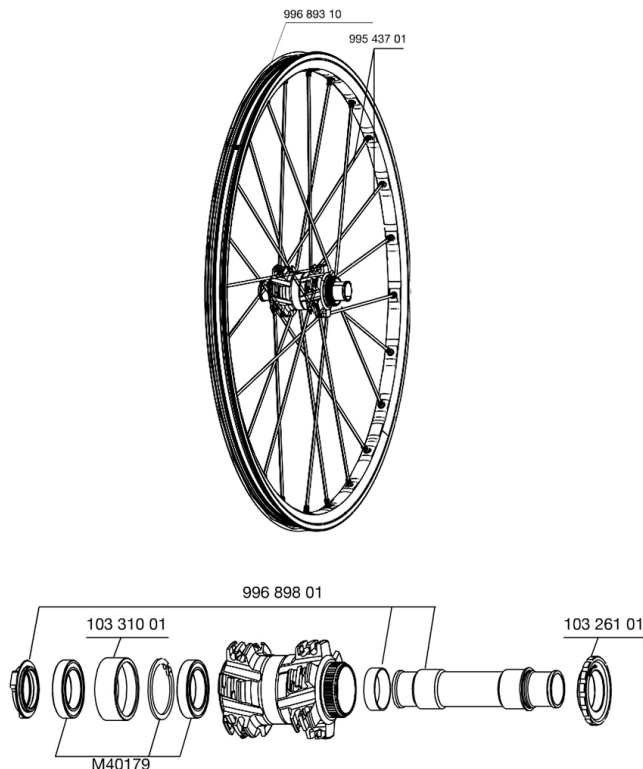

REFERENZEN RÄDER

RIMS

&NBSP;:

99689310	FRONT RIM CROSSMAX SX 09
----------	--------------------------

SPOKES

99543701	12 FR+NDR GREY SPK XMAX SX 266
----------	--------------------------------

HUB SHELLS

M40179	FRONT BEARING 25x37x7 20mm AXLE
N/A	NABENKÖRPER
10331001	BEARING SEATING DCL 20MM ALLOY TUBE

OPTIONS

10326101	Lock Ring for DCL 20mm
----------	------------------------

CROSSMAX SX 09 CENTER LOCK

Specifications

RADGEWICHTE