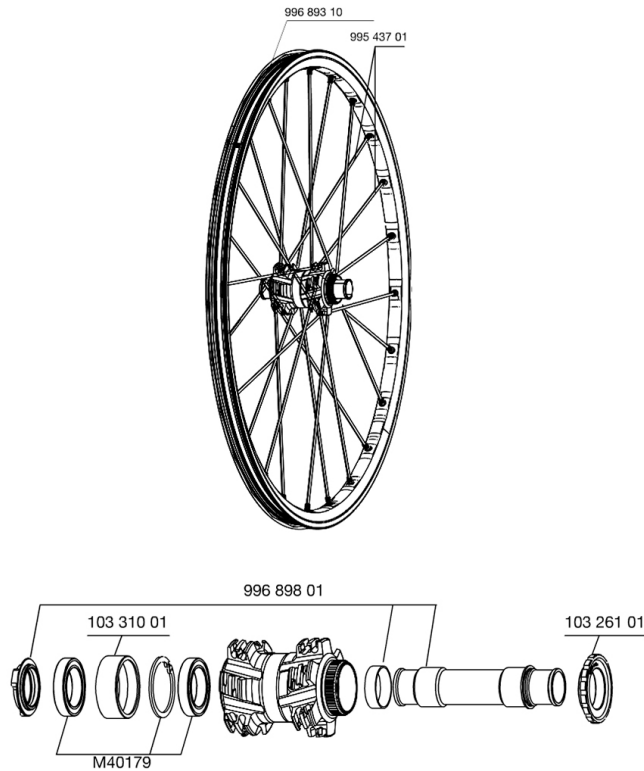

参照ホイール

RIMS

&NBSP;:

99689310	FRONT RIM CROSSMAX SX 09
----------	--------------------------

SPOKES

99543701	12 FR+NDR GREY SPK XMAX SX 266
----------	--------------------------------

HUB SHELLS

10331001	BEARING SEATING DCL 20MM ALLOY TUBE
M40179	FRONT BEARING 25x37x7 20mm AXLE
N/A	HUB BODY

OPTIONS

10326101	Lock Ring for DCL 20mm
----------	------------------------

CROSSMAX SX 09 CENTER LOCK

2
2009
FRONT

Specifications

ホイールの重み