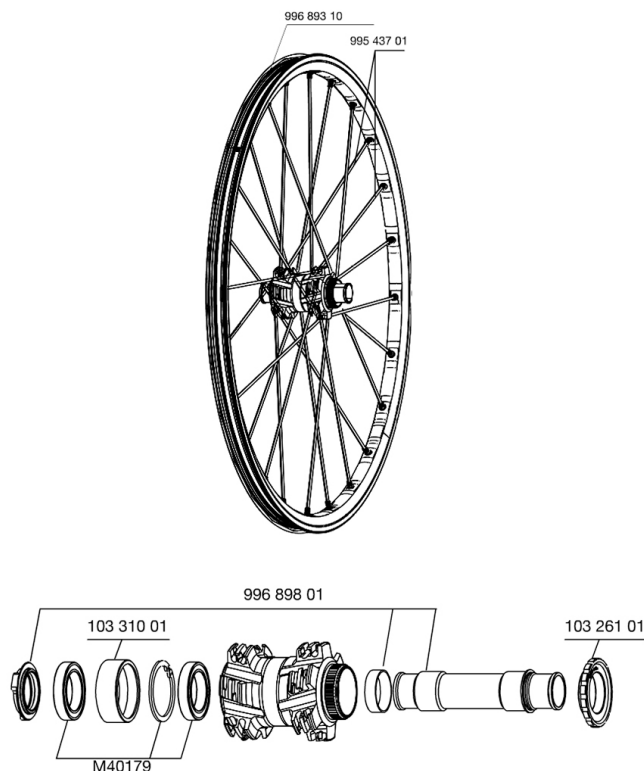

参照ホイール

RIMS

&NBSP;:

99689310 FRONT RIM CROSSMAX SX 09

SPOKES

99543701 12 FR+NDR GREY SPK XMAX SX 266

HUB SHELLS

M40179 FRONT BEARING 25x37x7 20mm AXLE

N/A HUB BODY

10331001 BEARING SEATING DCL 20MM ALLOY TUBE

OPTIONS

10326101 Lock Ring for DCL 20mm

CROSSMAX SX 09 CENTER LOCK

2
2009
FRONT

Specifications

ホイールの重み