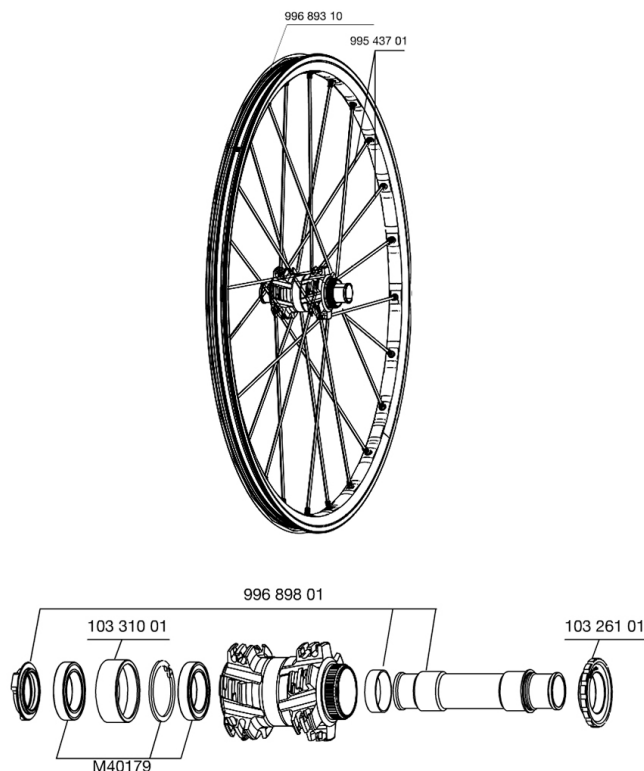

REFERENCES WHEELS

RIMS

&NBSP;:

99689310	FRONT RIM CROSSMAX SX 09
----------	--------------------------

SPOKES

99543701	12 FR+NDR GREY SPK XMAX SX 266
----------	--------------------------------

HUB SHELLS

N/A	HUB BODY
10331001	BEARING SEATING DCL 20MM ALLOY TUBE
M40179	FRONT BEARING 25x37x7 20mm AXLE

OPTIONS

10326101	Lock Ring for DCL 20mm
----------	------------------------

CROSSMAX SX 09 CENTER LOCK

Specifications

WHEEL WEIGHTS