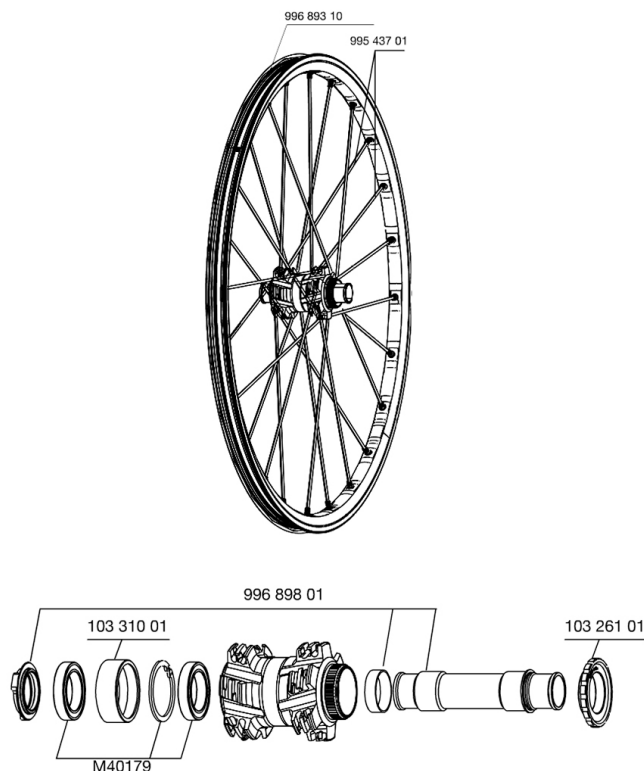

REFERENCES WHEELS

**RIMS**

&NBSP;:

99689310	FRONT RIM CROSSMAX SX 09
----------	--------------------------

**SPOKES**

99543701	12 FR+NDR GREY SPK XMAX SX 266
----------	--------------------------------

**HUB SHELLS**

M40179	FRONT BEARING 25x37x7 20mm AXLE
N/A	HUB BODY
10331001	BEARING SEATING DCL 20MM ALLOY TUBE

**OPTIONS**

10326101	Lock Ring for DCL 20mm
----------	------------------------

# CROSSMAX SX 09 CENTER LOCK

## *Specifications*

WHEEL WEIGHTS