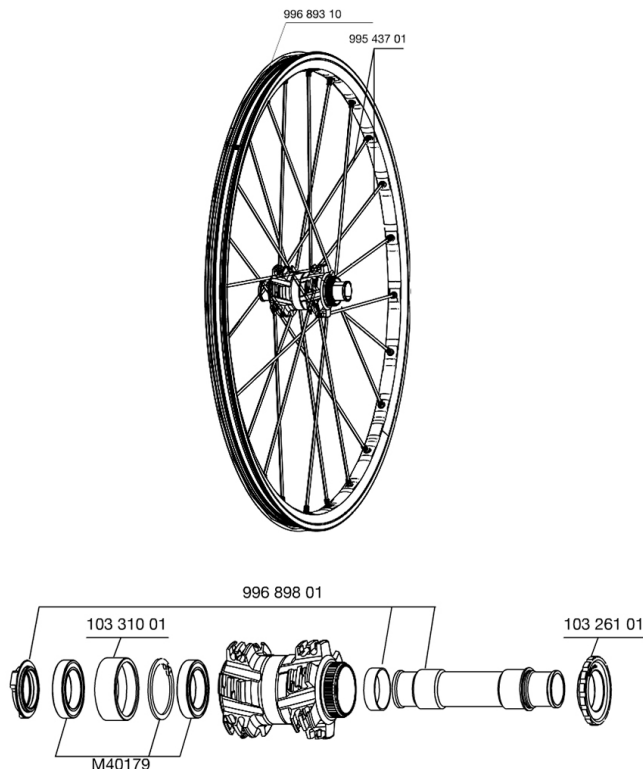

REFERENCES WHEELS

RIMS

&NBSP;:

99689310	FRONT RIM CROSSMAX SX 09
----------	--------------------------

SPOKES

99543701	12 FR+NDR GREY SPK XMAX SX 266
----------	--------------------------------

HUB SHELLS

10331001	BEARING SEATING DCL 20MM ALLOY TUBE
M40179	FRONT BEARING 25x37x7 20mm AXLE
N/A	HUB BODY

OPTIONS

10326101	Lock Ring for DCL 20mm
----------	------------------------

CROSSMAX SX 09 CENTER LOCK

Specifications

WHEEL WEIGHTS