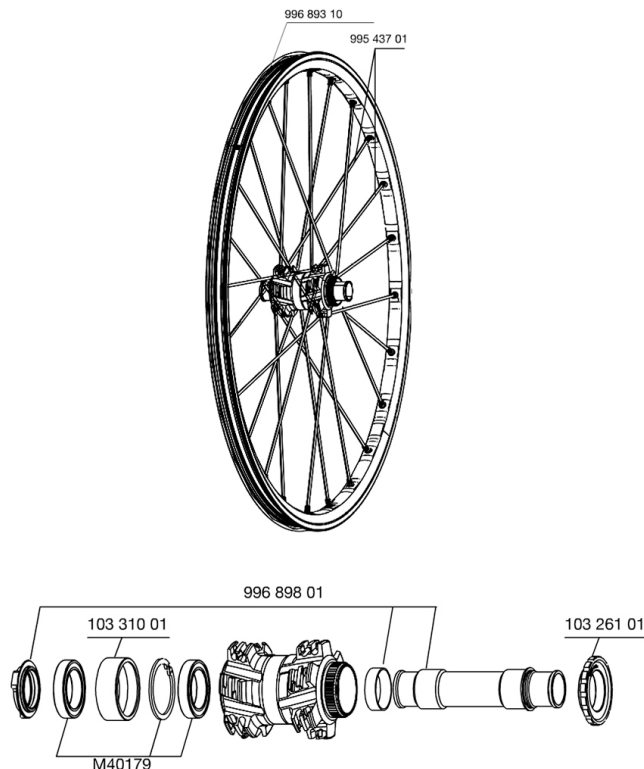

REFERENCES WHEELS

RIMS

&NBSP;:

99689310	FRONT RIM CROSSMAX SX 09
----------	--------------------------

SPOKES

99543701	12 FR+NDR GREY SPK XMAX SX 266
----------	--------------------------------

HUB SHELLS

10331001	BEARING SEATING DCL 20MM ALLOY TUBE
M40179	FRONT HUB BEARING KIT 20mm AXLE
N/A	HUB BODY

OPTIONS

10326101	Lock Ring for DCL 20mm
----------	------------------------

CROSSMAX SX 09 CENTER LOCK

Specifications

WHEEL WEIGHTS