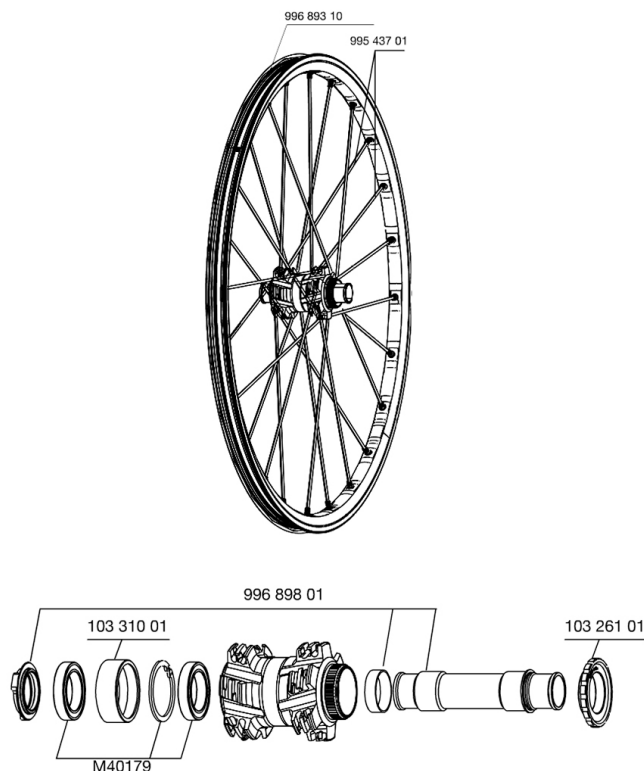

REFERENCES WHEELS

RIMS

&NBSP;:

99689310	FRONT RIM CROSSMAX SX 09
----------	--------------------------

SPOKES

99543701	12 FR+NDR GREY SPK XMAX SX 266
----------	--------------------------------

HUB SHELLS

10331001	BEARING SEATING DCL 20MM ALLOY TUBE
M40179	FRONT BEARING 25x37x7 20mm AXLE
N/A	HUB BODY

OPTIONS

10326101	Lock Ring for DCL 20mm
----------	------------------------

CROSSMAX SX 09 CENTER LOCK

Specifications

WHEEL WEIGHTS