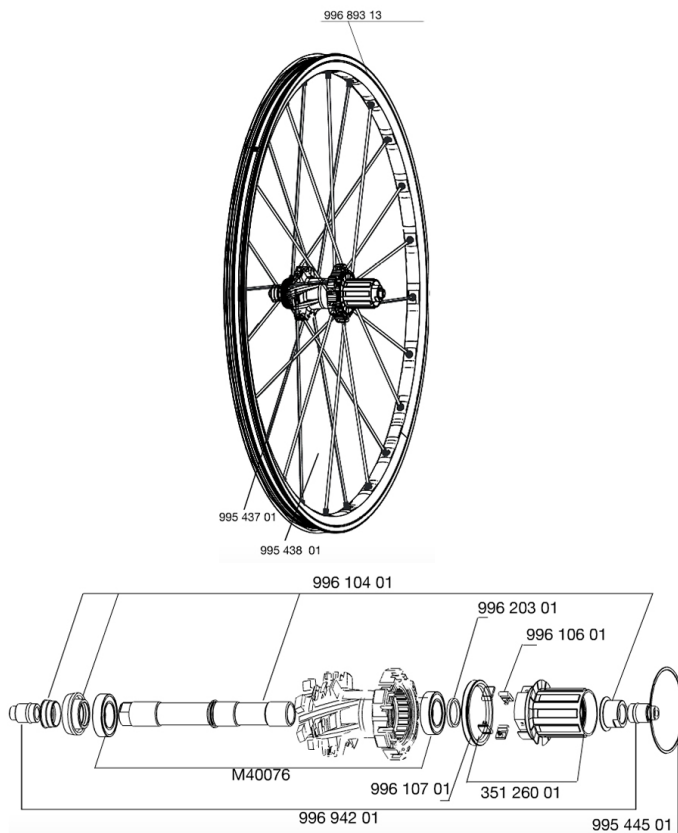

REFERENZEN RÄDER

RIMS

&NBSP;:

99689313	REAR RIM CROSSMAX SX 09
----------	-------------------------

SPOKES

99543701	12 FR+NDR GREY SPK XMAX SX 266
99543801	12 DRV GREY SPOKES XMAX SX 247

HUB SHELLS

99610701	ITS4 SEAL
99544501	2 RINGS 53,5mm CROSSMAX SX
99610401	AXLE KIT ITS4 135mm D6T + ADJ.NUT
99610601	ITS4 PAWLS KIT
M40076	HUB BEARINGS 17x30x7 6903 x 2
35126001	ITS-4 FREEWHEEL BODY + SEAL 2013 (WITHOUT PAWLS)
99620301	2 ITS4 SPACERS

ADAPTERS

99694201	2 REAR REDUCERS 12/9,5mm ITS4 HUB
----------	-----------------------------------

CROSSMAX SX 09 CENTER LOCK

Specifications

RADGEWICHTE