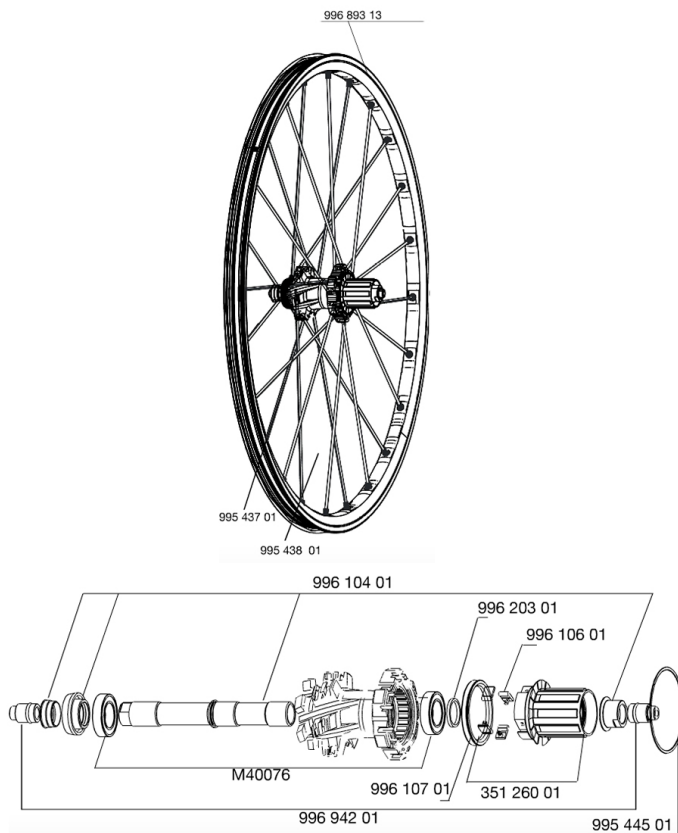

REFERENZEN RÄDER

**RIMS**

&NBSP;:

99689313	REAR RIM CROSSMAX SX 09
----------	-------------------------

**SPOKES**

99543701	12 FR+NDR GREY SPK XMAX SX 266
99543801	12 DRV GREY SPOKES XMAX SX 247

**HUB SHELLS**

99610401	AXLE KIT ITS4 135mm D6T + ADJ.NUT
99610601	ITS4 PAWLS KIT
M40076	HUB BEARINGS 17x30x7 6903 x 2
35126001	ITS-4 FREEWHEEL BODY + SEAL 2013 (WITHOUT PAWLS)
99620301	2 ITS4 SPACERS
99610701	ITS4 SEAL
99544501	2 RINGS 53,5mm CROSSMAX SX

**ADAPTERS**

99694201	2 REAR REDUCERS 12/9,5mm ITS4 HUB
----------	-----------------------------------

## *Specifications*

RADGEWICHTE