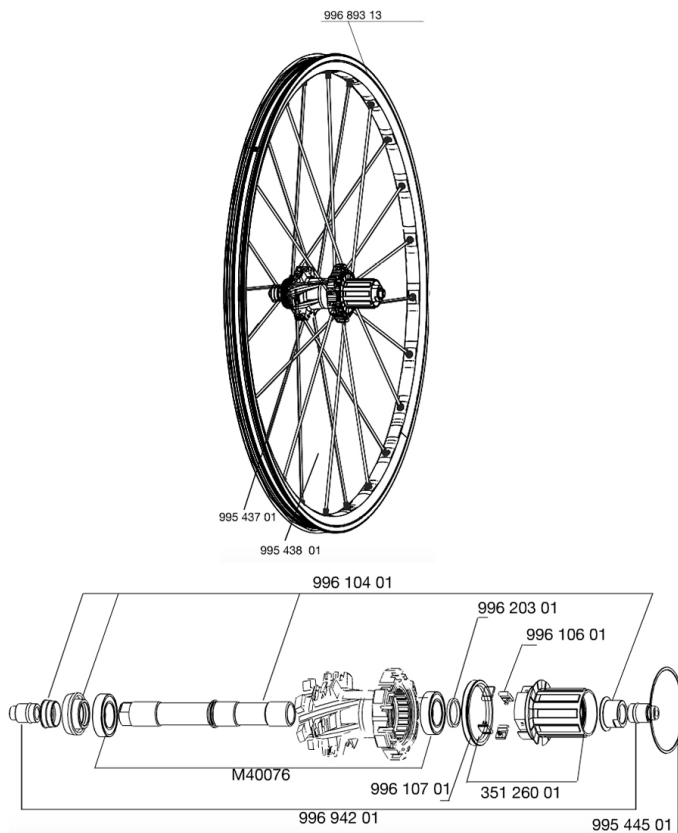

REFERENZEN RÄDER

RIMS

&NBSP;:

99689313	REAR RIM CROSSMAX SX 09
----------	-------------------------

SPOKES

99543801	12 DRV GREY SPOKES XMAX SX 247
99543701	12 FR+NDR GREY SPK XMAX SX 266

HUB SHELLS

35126001	ITS-4 FREEWHEEL BODY + SEAL 2013 (WITHOUT PAWLS)
99620301	2 ITS4 SPACERS
99610701	ITS4 SEAL
99544501	2 RINGS 53,5mm CROSSMAX SX
99610401	AXLE KIT ITS4 135mm D6T + ADJ.NUT
99610601	ITS4 PAWLS KIT
M40076	HUB BEARINGS 17x30x7 6903 x 2

ADAPTERS

99694201	2 REAR REDUCERS 12/9,5mm ITS4 HUB
----------	-----------------------------------

CROSSMAX SX 09 CENTER LOCK

2

2009

REAR

Specifications

RADGEWICHTE