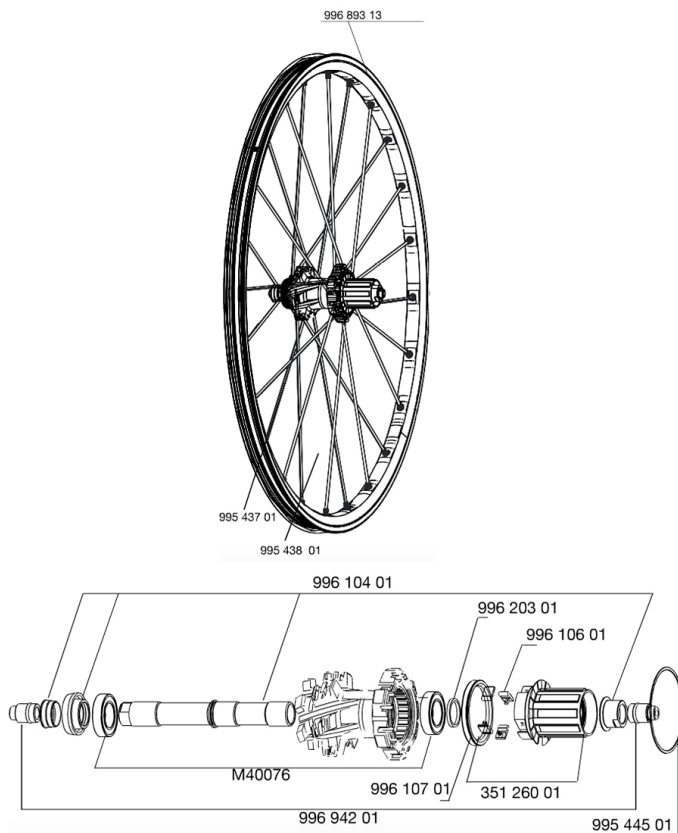

参照ホイール

RIMS

&NBSP;:

99689313	REAR RIM CROSSMAX SX 09
----------	-------------------------

SPOKES

99543801	12 DRV GREY SPOKES XMAX SX 247
99543701	12 FR+NDR GREY SPK XMAX SX 266

HUB SHELLS

35126001	ITS-4 FREEWHEEL BODY + SEAL 2013 (WITHOUT PAWLS)
99620301	2 ITS4 SPACERS
99610701	ITS4 SEAL
99544501	2 RINGS 53,5mm CROSSMAX SX
99610401	AXLE KIT ITS4 135mm D6T + ADJ.NUT
99610601	ITS4 PAWLS KIT
M40076	HUB BEARINGS 17x30x7 6903 x 2

ADAPTERS

99694201	2 REAR REDUCERS 12/9,5mm ITS4 HUB
----------	-----------------------------------

CROSSMAX SX 09 CENTER LOCK

2
2009
REAR

Specifications

ホイールの重み