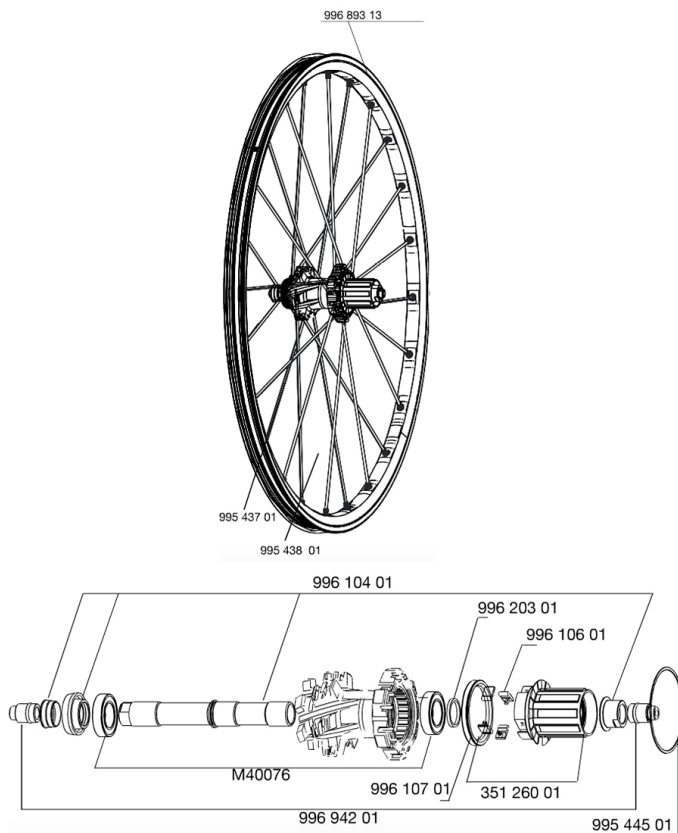

参照ホイール

RIMS

&NBSP;:

99689313	REAR RIM CROSSMAX SX 09
----------	-------------------------

SPOKES

99543701	12 FR+NDR GREY SPK XMAX SX 266
99543801	12 DRV GREY SPOKES XMAX SX 247

HUB SHELLS

99610701	ITS4 SEAL
99544501	2 RINGS 53,5mm CROSSMAX SX
99610401	AXLE KIT ITS4 135mm D6T + ADJ.NUT
99610601	ITS4 PAWLS KIT
M40076	HUB BEARINGS 17x30x7 6903 x 2
35126001	ITS-4 FREEWHEEL BODY + SEAL 2013 (WITHOUT PAWLS)
99620301	2 ITS4 SPACERS

ADAPTERS

99694201	2 REAR REDUCERS 12/9,5mm ITS4 HUB
----------	-----------------------------------

CROSSMAX SX 09 CENTER LOCK

2
2009
REAR

Specifications

ホイールの重み