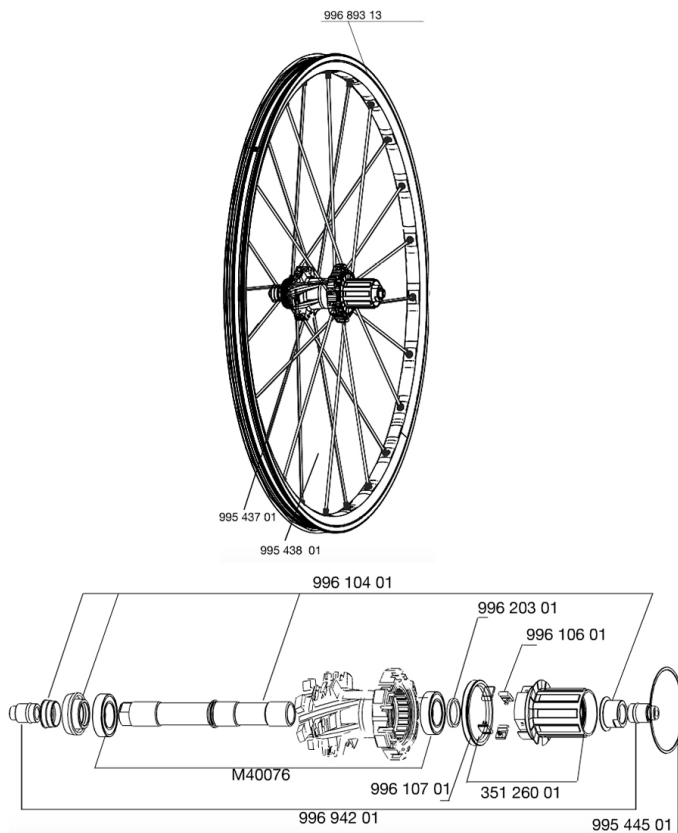

REFERENCES WHEELS

RIMS

&NBSP;:

99689313	REAR RIM CROSSMAX SX 09
----------	-------------------------

SPOKES

99543701	12 FR+NDR GREY SPK XMAX SX 266
99543801	12 DRV GREY SPOKES XMAX SX 247

HUB SHELLS

99610701	ITS-4 FREEWHEEL SEAL
99544501	2 RINGS 53,5mm CROSSMAX SX
99610401	AXLE KIT ITS4 135mm D6T + ADJ.NUT
99610601	PAWLS KIT FOR ITS-4 (OR TS-2)
M40076	HUB BEARINGS 17x30x7 6903 x 2
35126001	ITS-4 FREEWHEEL BODY + SEAL 2013 (NO PAWLS)
99620301	2 ITS4 SPACERS

ADAPTERS

99694201	2 REAR REDUCERS 12/9,5mm ITS4 HUB
----------	-----------------------------------

CROSSMAX SX 09 CENTER LOCK

Specifications

WHEEL WEIGHTS