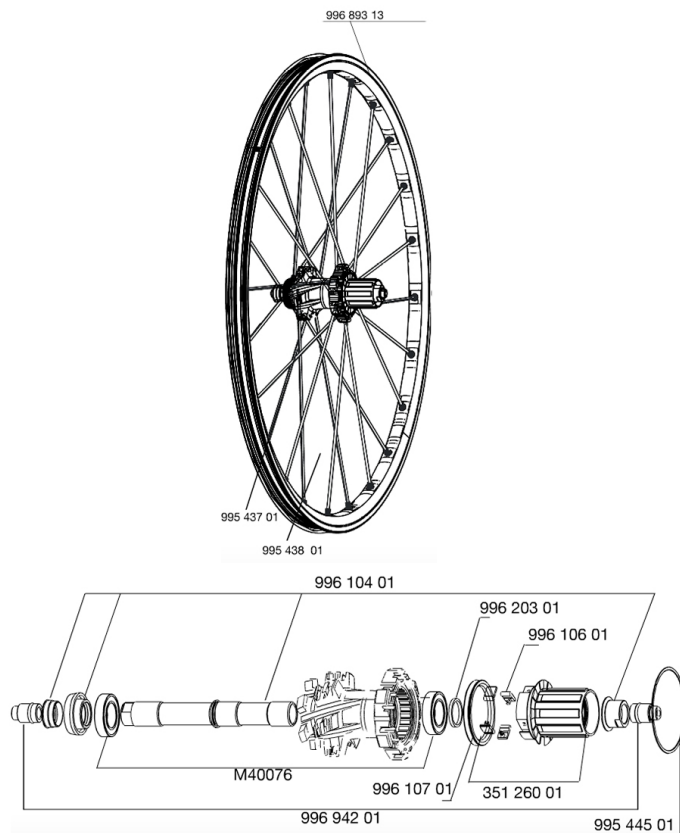

REFERENCES WHEELS

**RIMS**

&NBSP;:

99689313	REAR RIM CROSSMAX SX 09
----------	-------------------------

**SPOKES**

99543801	12 DRV GREY SPOKES XMAX SX 247
99543701	12 FR+NDR GREY SPK XMAX SX 266

**HUB SHELLS**

99610401	AXLE KIT ITS4 135mm D6T + ADJ.NUT
99610601	PAWLS KIT FOR ITS-4 (OR TS-2)
M40076	HUB BEARINGS 17x30x7 6903 x 2
35126001	ITS-4 FREEWHEEL BODY + SEAL 2013 (NO PAWLS)
99620301	2 ITS4 SPACERS
99610701	ITS-4 FREEWHEEL SEAL
99544501	2 RINGS 53,5mm CROSSMAX SX

**ADAPTERS**

99694201	2 REAR REDUCERS 12/9,5mm ITS4 HUB
----------	-----------------------------------

## *Specifications*

WHEEL WEIGHTS