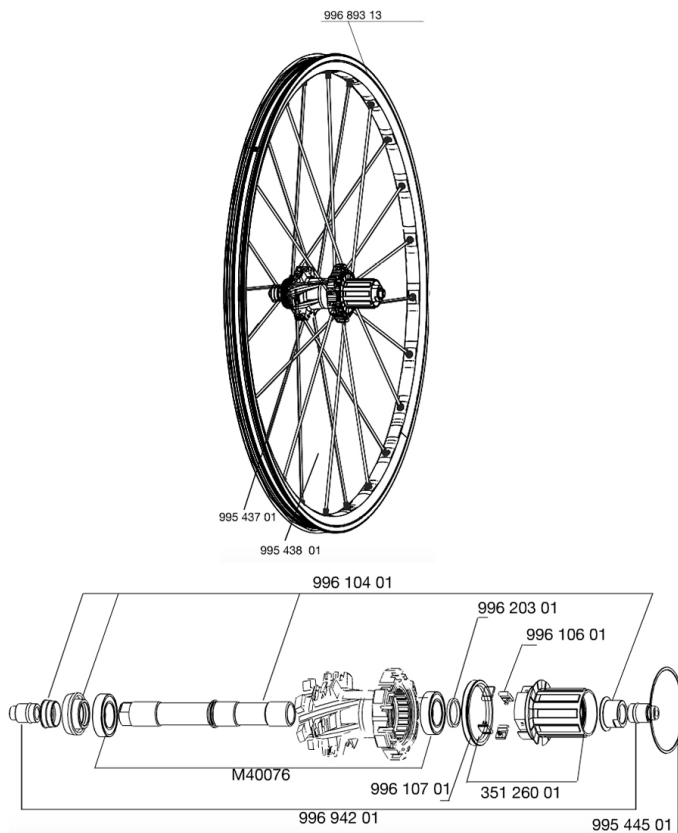

REFERENCES WHEELS

RIMS

&NBSP;:

99689313	REAR RIM CROSSMAX SX 09
----------	-------------------------

SPOKES

99543801	12 DRV GREY SPOKES XMAX SX 247
99543701	12 FR+NDR GREY SPK XMAX SX 266

HUB SHELLS

99610401	AXLE KIT ITS4 135mm D6T + ADJ.NUT
99610601	PAWLS KIT FOR ITS-4 (OR TS-2)
M40076	HUB BEARINGS 17x30x7 6903 x 2
35126001	ITS-4 FREEWHEEL BODY + SEAL 2013 (NO PAWLS)
99620301	2 ITS4 SPACERS
99610701	ITS-4 FREEWHEEL SEAL
99544501	2 RINGS 53,5mm CROSSMAX SX

ADAPTERS

99694201	2 REAR REDUCERS 12/9,5mm ITS4 HUB
----------	-----------------------------------

CROSSMAX SX 09 CENTER LOCK

Specifications

WHEEL WEIGHTS