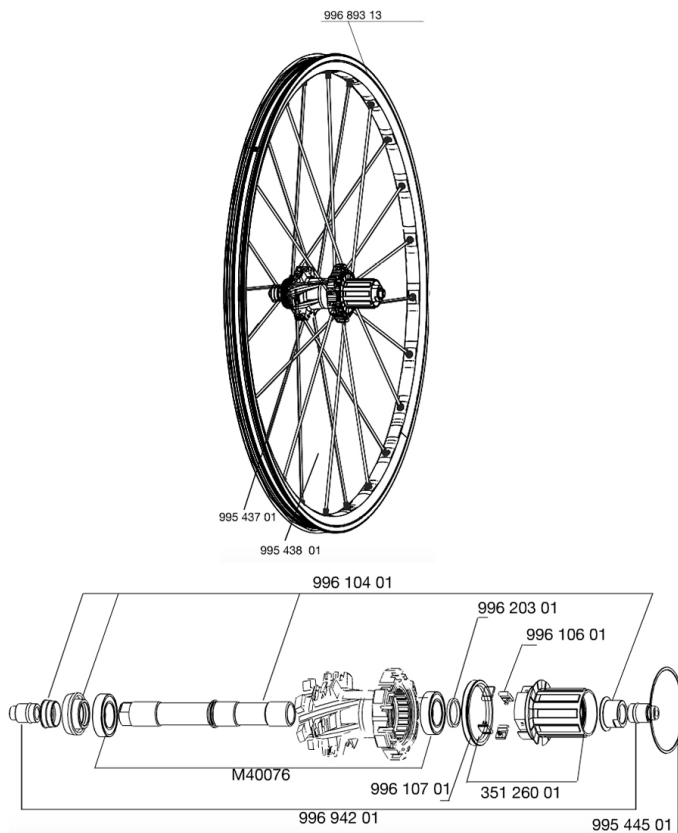

REFERENCES WHEELS

**RIMS**

&NBSP;:

99689313	REAR RIM CROSSMAX SX 09
----------	-------------------------

**SPOKES**

99543801	12 DRV GREY SPOKES XMAX SX 247
99543701	12 FR+NDR GREY SPK XMAX SX 266

**HUB SHELLS**

35126001	ITS-4 FREEWHEEL BODY + SEAL 2013 (NO PAWLS)
99620301	2 ITS4 SPACERS
99610701	ITS-4 FREEWHEEL SEAL
99544501	2 RINGS 53,5mm CROSSMAX SX
99610401	AXLE KIT ITS4 135mm D6T + ADJ.NUT
99610601	PAWLS KIT FOR ITS-4 (OR TS-2)
M40076	HUB BEARINGS 17x30x7 6903 x 2

**ADAPTERS**

99694201	2 REAR REDUCERS 12/9,5mm ITS4 HUB
----------	-----------------------------------

## *Specifications*

WHEEL WEIGHTS