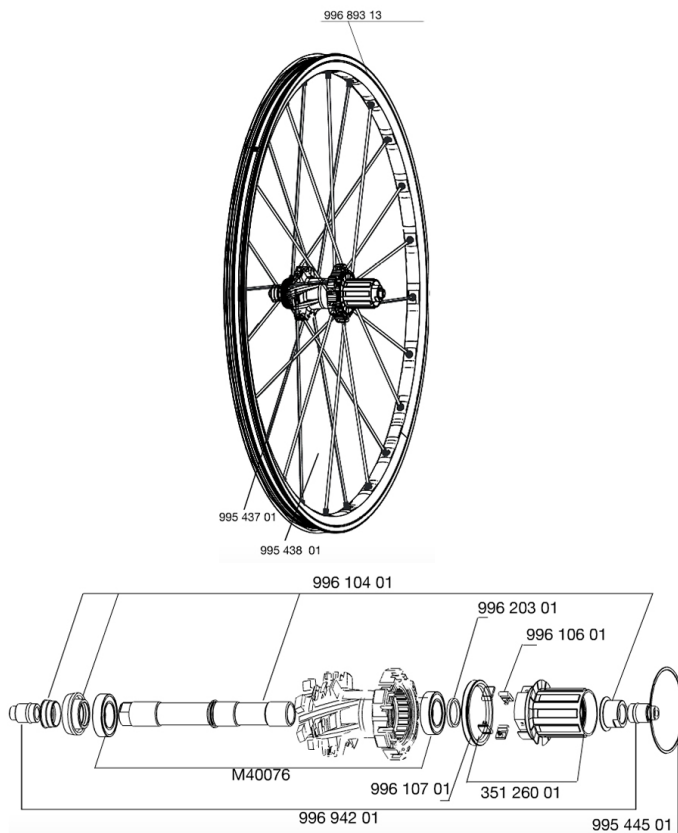

REFERENCES WHEELS

RIMS

&NBSP;:

99689313	REAR RIM CROSSMAX SX 09
----------	-------------------------

SPOKES

99543801	12 DRV GREY SPOKES XMAX SX 247
99543701	12 FR+NDR GREY SPK XMAX SX 266

HUB SHELLS

99610701	ITS-4 FREEWHEEL SEAL
99544501	2 RINGS 53,5mm CROSSMAX SX
99610401	AXLE KIT ITS4 135mm D6T + ADJ.NUT
99610601	PAWLS KIT FOR ITS-4 (OR TS-2)
M40076	HUB BEARINGS 17x30x7 6903 x 2
35126001	ITS-4 FREEWHEEL BODY + SEAL 2013 (NO PAWLS)
99620301	2 ITS4 SPACERS

ADAPTERS

99694201	2 REAR REDUCERS 12/9,5mm ITS4 HUB
----------	-----------------------------------

CROSSMAX SX 09 CENTER LOCK

2

2009
REAR

Specifications

WHEEL WEIGHTS