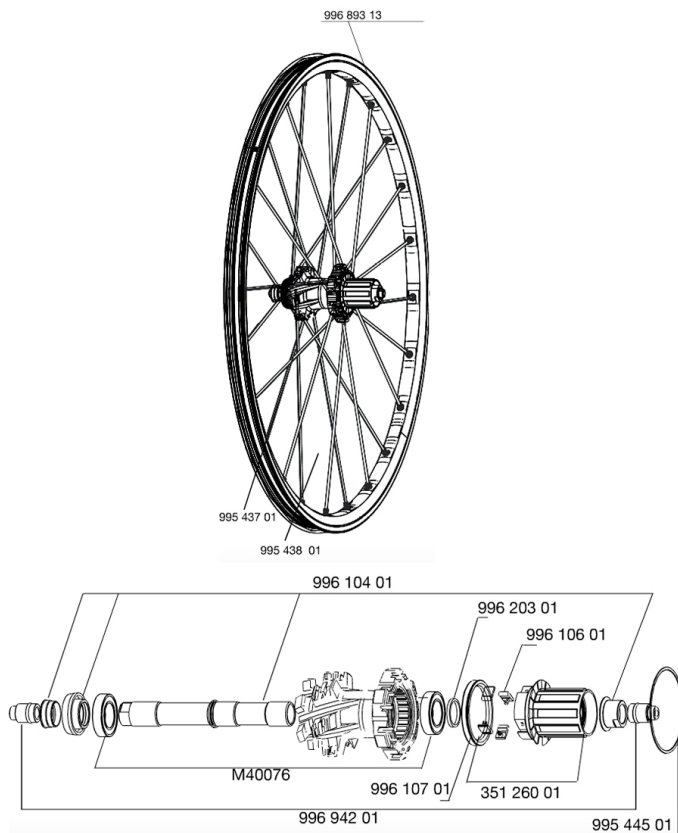

REFERENCES WHEELS

**RIMS**

&NBSP;:

99689313	REAR RIM CROSSMAX SX 09
----------	-------------------------

**SPOKES**

99543801	12 DRV GREY SPOKES XMAX SX 247
99543701	12 FR+NDR GREY SPK XMAX SX 266

**HUB SHELLS**

99610401	AXLE KIT ITS4 135mm D6T + ADJ.NUT
99610601	PAWLS KIT FOR ITS-4 (OR TS-2)
M40076	HUB BEARINGS 17x30x7 6903 x 2
35126001	ITS-4 FREEWHEEL BODY + SEAL 2013 (NO PAWLS)
99620301	2 ITS4 SPACERS
99610701	ITS-4 FREEWHEEL SEAL
99544501	2 RINGS 53,5mm CROSSMAX SX

**ADAPTERS**

99694201	2 REAR REDUCERS 12/9,5mm ITS4 HUB
----------	-----------------------------------

## *Specifications*

WHEEL WEIGHTS