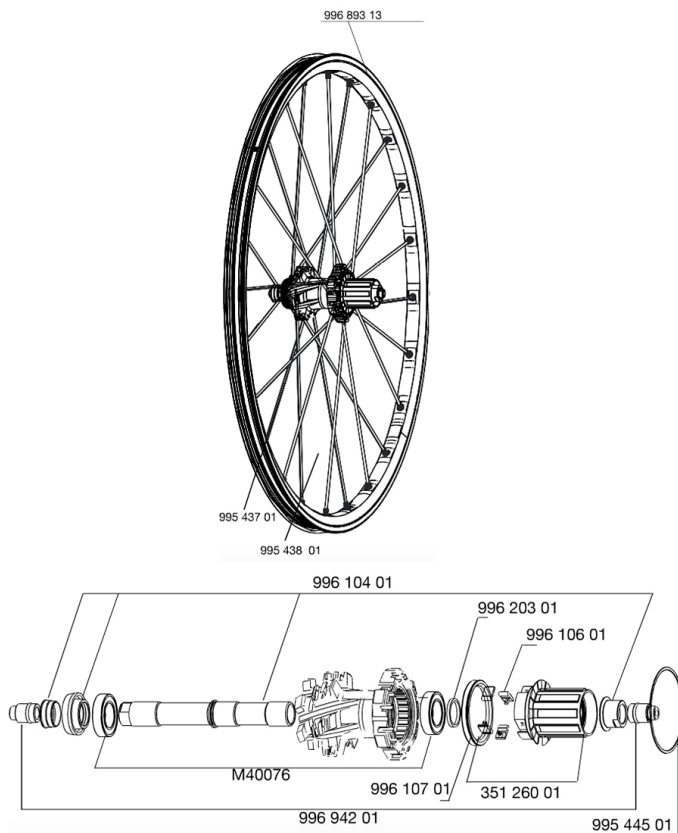

REFERENCES WHEELS

RIMS

&NBSP;:

99689313	REAR RIM CROSSMAX SX 09
----------	-------------------------

SPOKES

99543801	12 DRV GREY SPOKES XMAX SX 247
99543701	12 FR+NDR GREY SPK XMAX SX 266

HUB SHELLS

M40076	HUB BEARINGS 17x30x7 6903 x 2
35126001	ITS-4 FREEWHEEL BODY + SEAL 2013 (NO PAWLS)
99620301	2 ITS4 SPACERS
99610701	ITS-4 FREEWHEEL SEAL
99544501	2 RINGS 53,5mm CROSSMAX SX
99610401	AXLE KIT ITS4 135mm D6T + ADJ.NUT
99610601	PAWLS KIT FOR ITS-4 (OR TS-2)

ADAPTERS

99694201	2 REAR REDUCERS 12/9,5mm ITS4 HUB
----------	-----------------------------------

CROSSMAX SX 09 CENTER LOCK

Specifications

WHEEL WEIGHTS