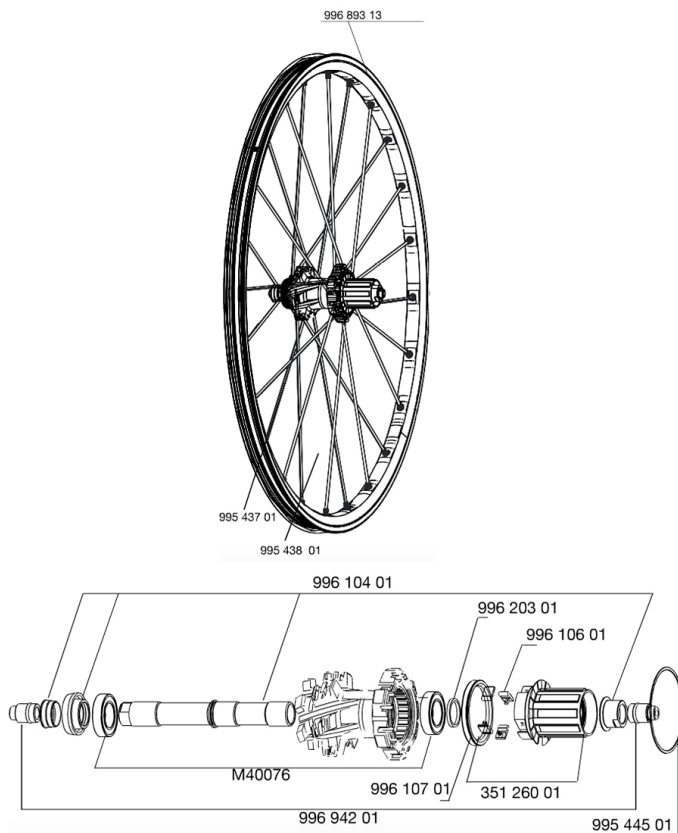

RUEDAS REFERENCIAS

RIMS

&NBSP;:

99689313	REAR RIM CROSSMAX SX 09
----------	-------------------------

SPOKES

99543701	12 FR+NDR GREY SPK XMAX SX 266
99543801	12 DRV GREY SPOKES XMAX SX 247

HUB SHELLS

99610701	ITS4 SEAL
99544501	2 RINGS 53,5mm CROSSMAX SX
99610401	AXLE KIT ITS4 135mm D6T + ADJ.NUT
99610601	ITS4 PAWLS KIT
M40076	HUB BEARINGS 17x30x7 6903 x 2
35126001	ITS-4 FREEWHEEL BODY + SEAL 2013 (WITHOUT PAWLS)
99620301	2 ITS4 SPACERS

ADAPTERS

99694201	2 REAR REDUCERS 12/9,5mm ITS4 HUB
----------	-----------------------------------

CROSSMAX SX 09 CENTER LOCK

Specifications

PESOS DE RUEDAS