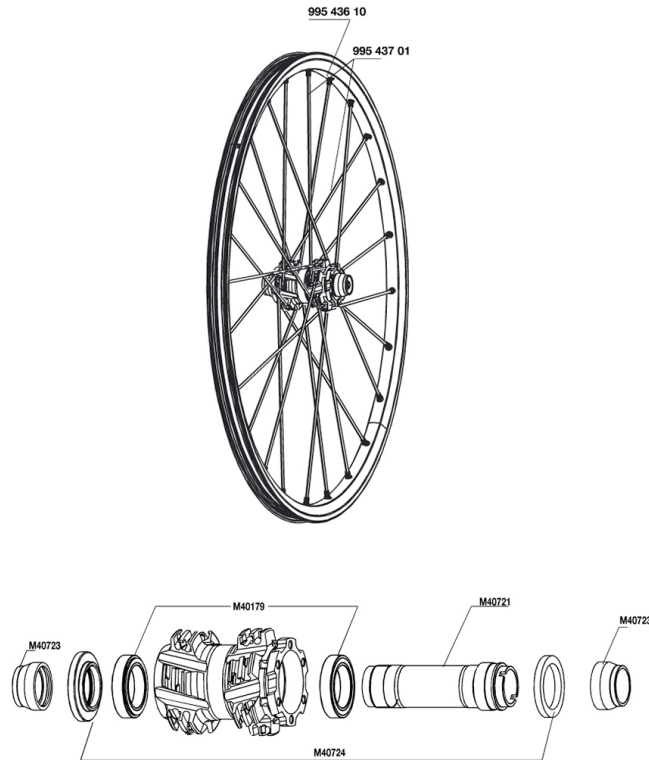

## REFERENZEN RÄDER

### RIMS

&NBSP;:

99543610 FRONT CROSSMAX SX RIM

### SPOKES

99543701 12 FR+NDR GREY SPK XMAX SX 266

### HUB SHELLS

M40179 FRT HUB BEARING KIT 20mm AXLE  
M40724 ADJUSTING NUT+CAP XMAX XL DISC  
M40721 FRONT AXLE CROSSMAX XL DISC  
M40723 KIT APPUI FOURCHE 20MM

***Specifications***

RADGEWICHTE