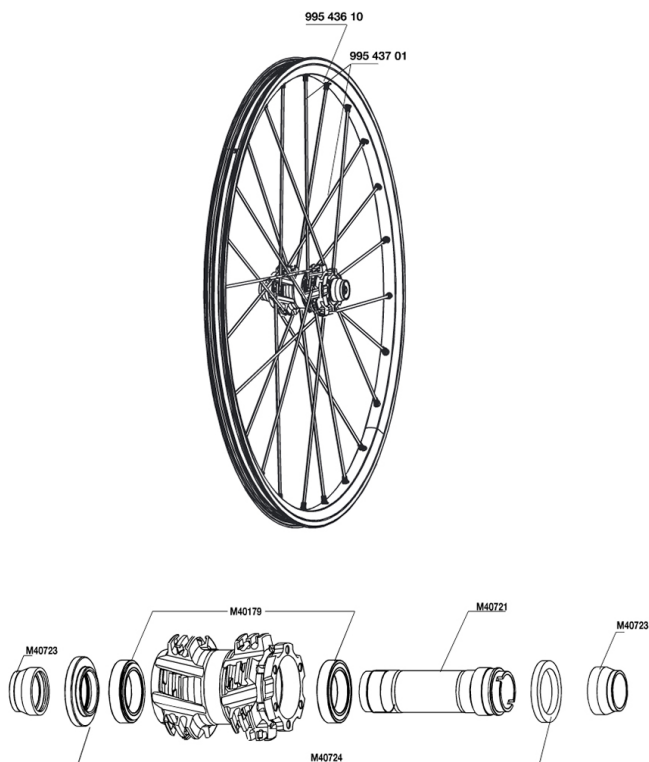

REFERENZEN RÄDER

RIMS

&NBSP;:

99543610 FRONT CROSSMAX SX RIM

SPOKES

99543701 12 FR+NDR GREY SPK XMAX SX 266

HUB SHELLS

M40721 FRONT AXLE CROSSMAX XL DISC
M40723 KIT APPUI FOURCHE 20MM
M40179 FRONT BEARING 25x37x7 20mm AXLE
M40724 ADJUSTING NUT+CAP XMAX XL DISC

Specifications

RADGEWICHTE