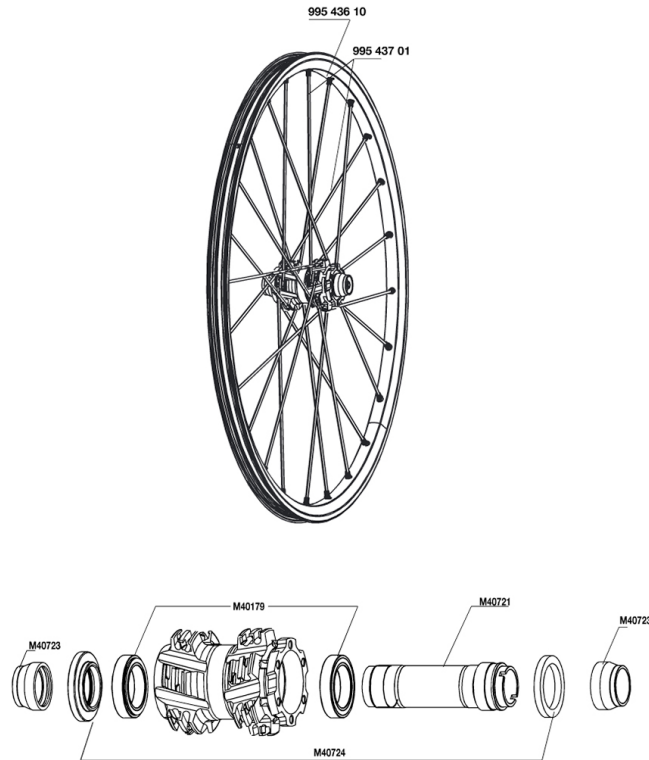

REFERENZEN RÄDER

RIMS

&NBSP;:

99543610 FRONT CROSSMAX SX RIM

SPOKES

99543701 12 FR+NDR GREY SPK XMAX SX 266

HUB SHELLS

M40724 ADJUSTING NUT+CAP XMAX XL DISC

M40721 FRONT AXLE CROSSMAX XL DISC

M40723 KIT APPUI FOURCHE 20MM

M40179 FRONT BEARING 25x37x7 20mm AXLE

Specifications

RADGEWICHTE