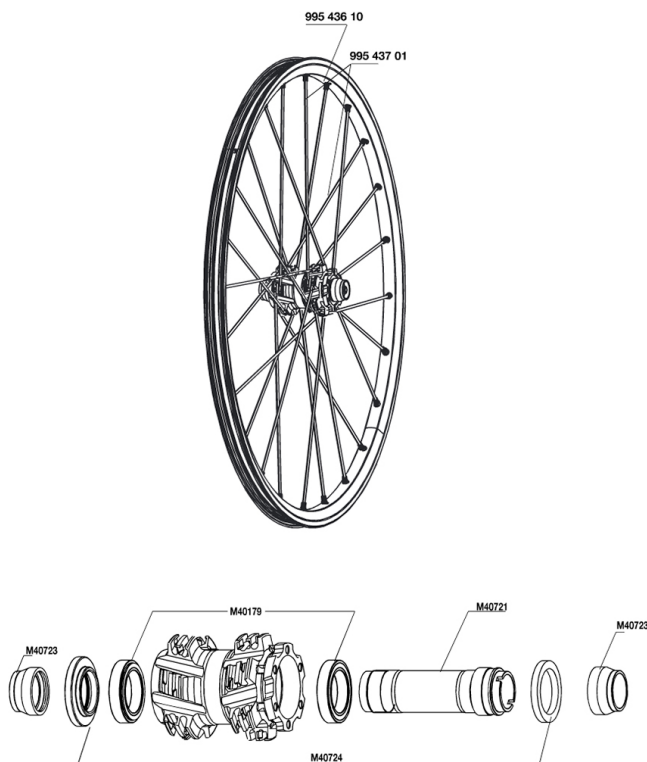

## REFERENZEN RÄDER

### RIMS

&NBSP;:

99543610 FRONT CROSSMAX SX RIM

### HUB SHELLS

|        |                                 |
|--------|---------------------------------|
| M40723 | KIT APPUI FOURCHE 20MM          |
| M40179 | FRONT BEARING 25x37x7 20mm AXLE |
| M40724 | ADJUSTING NUT+CAP XMAX XL DISC  |
| M40721 | FRONT AXLE CROSSMAX XL DISC     |

**Specifications**

RADGEWICHTE