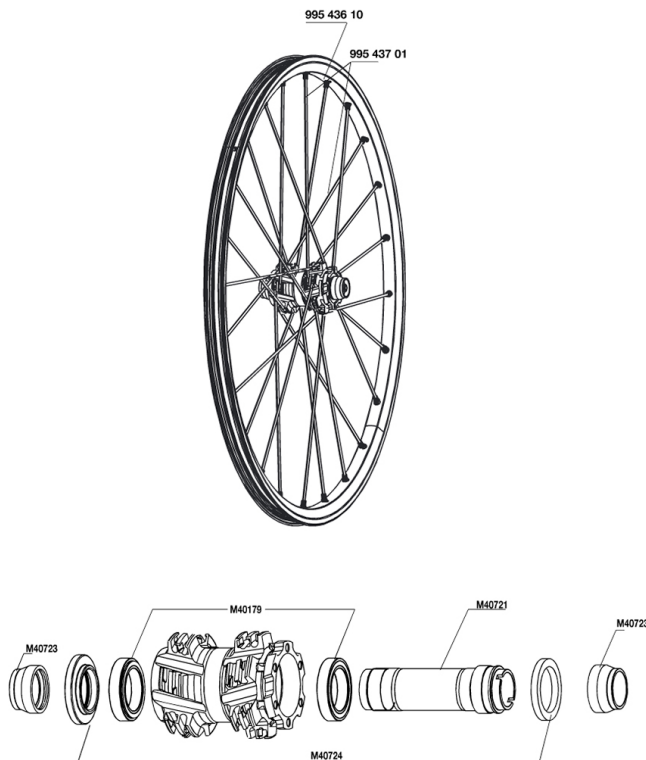

参照ホイール

## HUB SHELLS

M40724 ADJUSTING NUT+CAP XMAX XL DISC

M40721 FRONT AXLE CROSSMAX XL DISC

M40723 KIT APPUI FOURCHE 20MM

M40179 FRONT BEARING 25x37x7 20mm AXLE