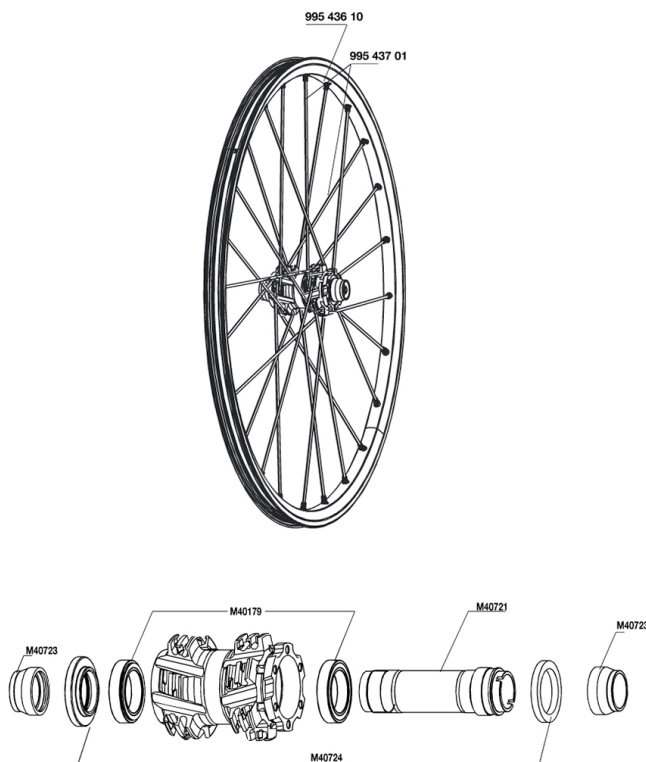

参照ホイール

## SPOKES

99543701 12 FR+NDR GREY SPK XMAX SX 266

## HUB SHELLS

M40721 FRONT AXLE CROSSMAX XL DISC  
 M40723 KIT APPUI FOURCHE 20MM  
 M40179 FRONT BEARING 25x37x7 20mm AXLE  
 M40724 ADJUSTING NUT+CAP XMAX XL DISC