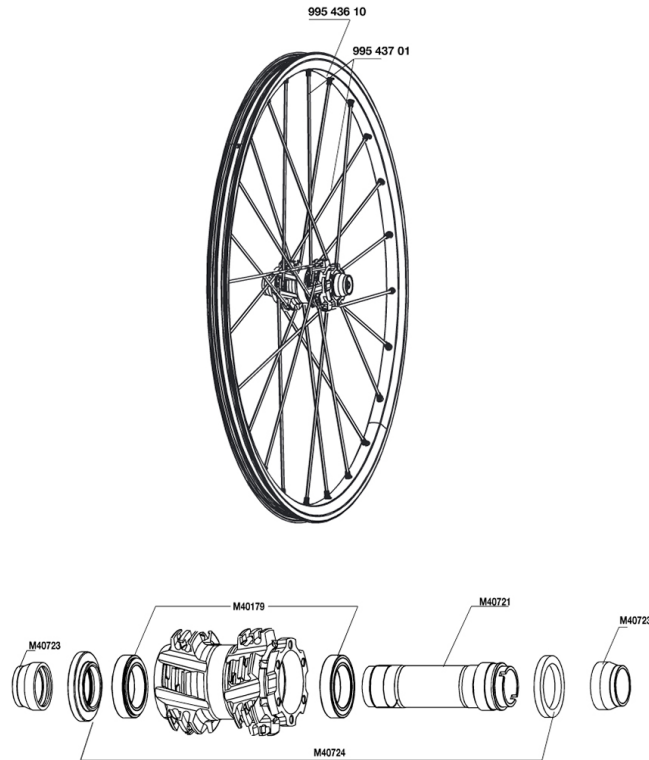

REFERENCES WHEELS

RIMS

&NBSP;:

99543610 FRONT CROSSMAX SX RIM

SPOKES

99543701 12 FR+NDR GREY SPK XMAX SX 266

HUB SHELLS

M40721 FRONT AXLE CROSSMAX XL DISC
M40723 KIT APPUI FOURCHE 20MM
M40179 FRONT BEARING 25x37x7 20mm AXLE
M40724 ADJUSTING NUT+CAP XMAX XL DISC

MAVIC *CROSSMAX SX*

Specifications

WHEEL WEIGHTS