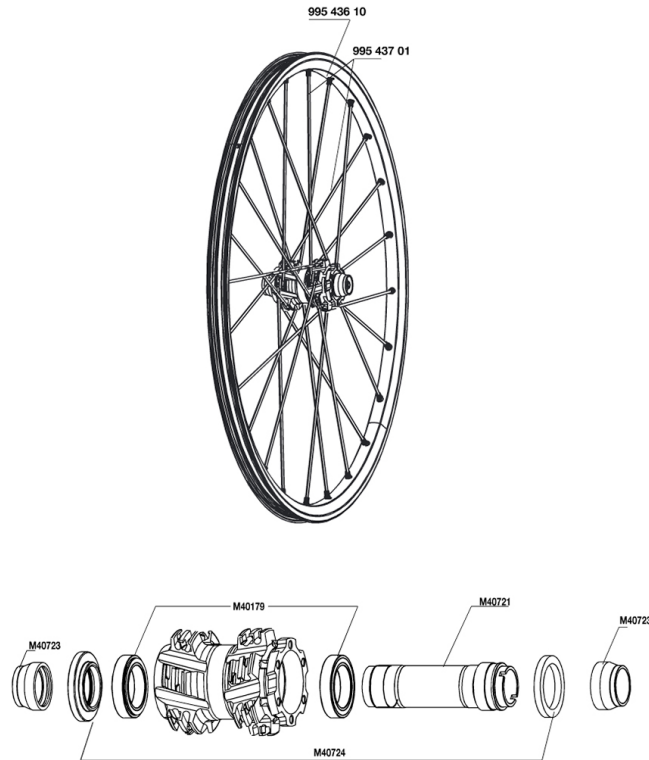

## REFERENCES WHEELS

### RIMS

&NBSP;:

99543610 FRONT CROSSMAX SX RIM

### SPOKES

99543701 12 FR+NDR GREY SPK XMAX SX 266

### HUB SHELLS

M40723	KIT APPUI FOURCHE 20MM
M40179	FRONT BEARING 25x37x7 20mm AXLE
M40724	ADJUSTING NUT+CAP XMAX XL DISC
M40721	FRONT AXLE CROSSMAX XL DISC

**MAVIC** *CROSSMAX SX*

***Specifications***

WHEEL WEIGHTS