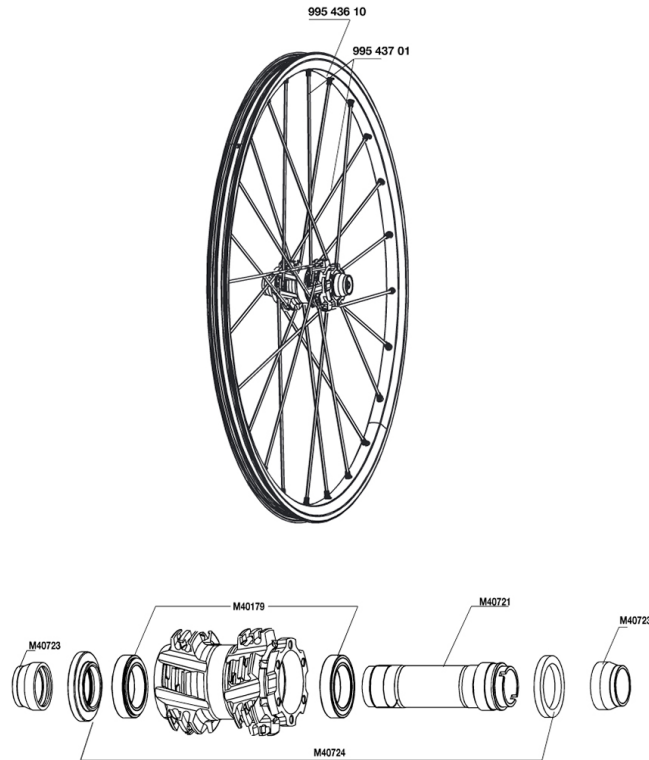

REFERENCES WHEELS

RIMS

&NBSP;:

99543610 FRONT CROSSMAX SX RIM

SPOKES

99543701 12 FR+NDR GREY SPK XMAX SX 266

HUB SHELLS

M40724 ADJUSTING NUT+CAP XMAX XL DISC

M40721 FRONT AXLE CROSSMAX XL DISC

M40723 KIT APPUI FOURCHE 20MM

M40179 FRONT BEARING 25x37x7 20mm AXLE

MAVIC *CROSSMAX SX*

Specifications

WHEEL WEIGHTS