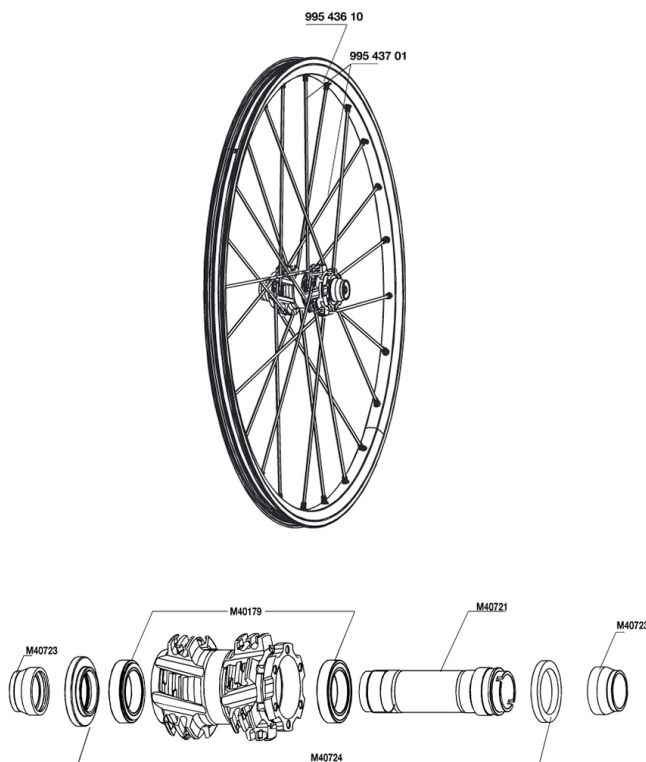

REFERENCES WHEELS

RIMS

&NBSP;:

99543610 FRONT CROSSMAX SX RIM

SPOKES

99543701 12 FR+NDR GREY SPK XMAX SX 266

HUB SHELLS

M40723	KIT APPUI FOURCHE 20MM
M40179	FRONT BEARING 25x37x7 20mm AXLE
M40724	ADJUSTING NUT+CAP XMAX XL DISC
M40721	FRONT AXLE CROSSMAX XL DISC

MAVIC **CROSSMAX SX**

Specifications

WHEEL WEIGHTS