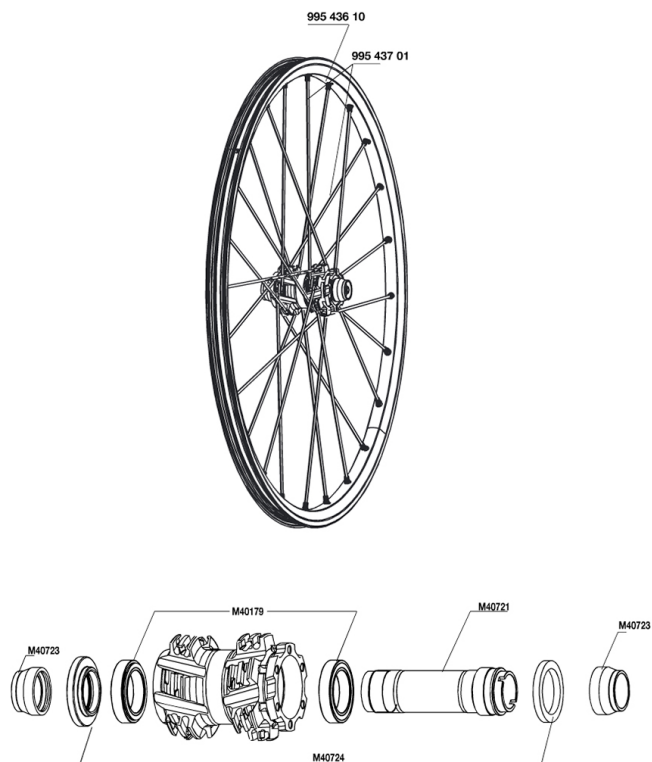

REFERENCES WHEELS

**RIMS**

&NBSP;:

99543610	FRONT CROSSMAX SX RIM
----------	-----------------------

**SPOKES**

99543701	12 FR+NDR GREY SPK XMAX SX 266
----------	--------------------------------

**HUB SHELLS**

M40724	ADJUSTING NUT+CAP XMAX XL DISC
M40721	FRONT AXLE CROSSMAX XL DISC
M40723	KIT APPUI FOURCHE 20MM
M40179	FRONT BEARING 25x37x7 20mm AXLE

**MAVIC** *CROSSMAX SX*

***Specifications***

WHEEL WEIGHTS