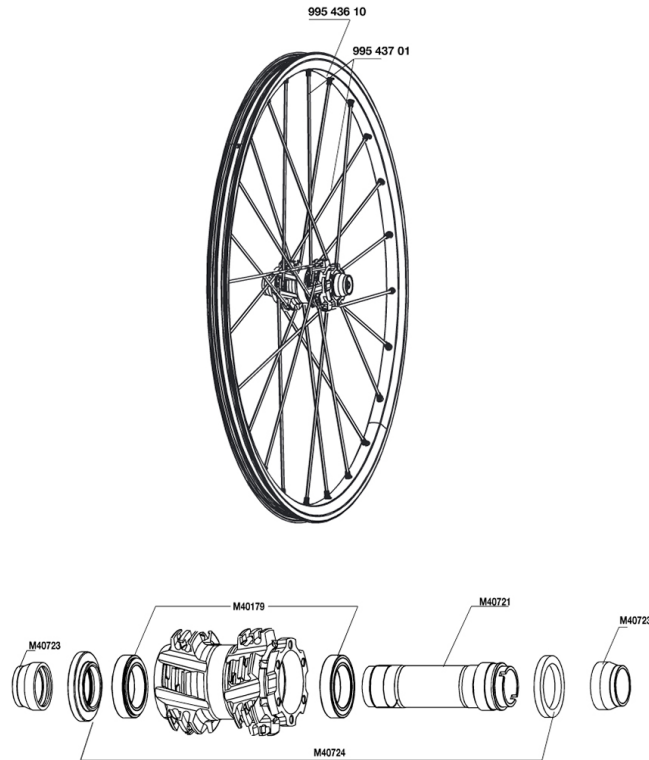

## REFERENCES WHEELS

### RIMS

&NBSP;:

99543610 FRONT CROSSMAX SX RIM

WHEEL WEIGHTS