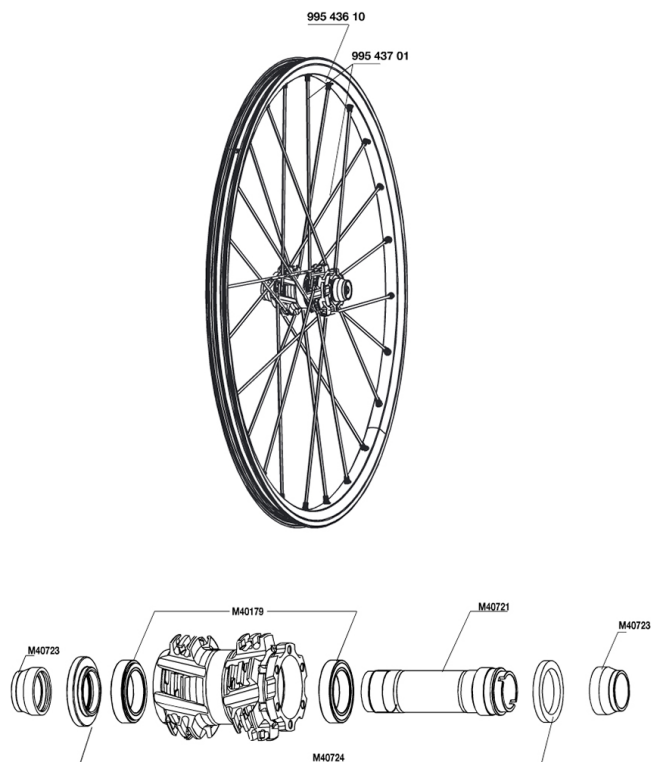

REFERENCES WHEELS

RIMS

&NBSP;:

99543610 FRONT CROSSMAX SX RIM

SPOKES

99543701 12 FR+NDR GREY SPK XMAX SX 266

HUB SHELLS

M40721 FRONT AXLE CROSSMAX XL DISC
M40723 KIT APPUI FOURCHE 20MM
M40179 FRONT BEARING 25x37x7 20mm AXLE
M40724 ADJUSTING NUT+CAP XMAX XL DISC

Specifications

WHEEL WEIGHTS