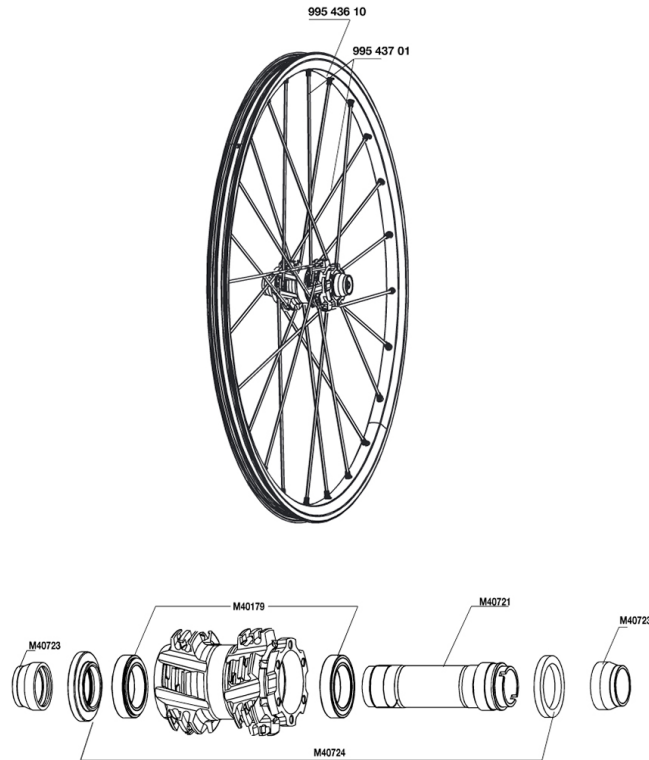

REFERENCES WHEELS

RIMS

&NBSP;:

99543610 FRONT CROSSMAX SX RIM

SPOKES

99543701 12 FR+NDR GREY SPK XMAX SX 266

HUB SHELLS

M40721 FRONT AXLE CROSSMAX XL DISC
M40723 KIT APPUI FOURCHE 20MM
M40179 FRONT BEARING 25x37x7 20mm AXLE
M40724 ADJUSTING NUT+CAP XMAX XL DISC

MAVIC *CROSSMAX SX*

Specifications
WHEEL WEIGHTS