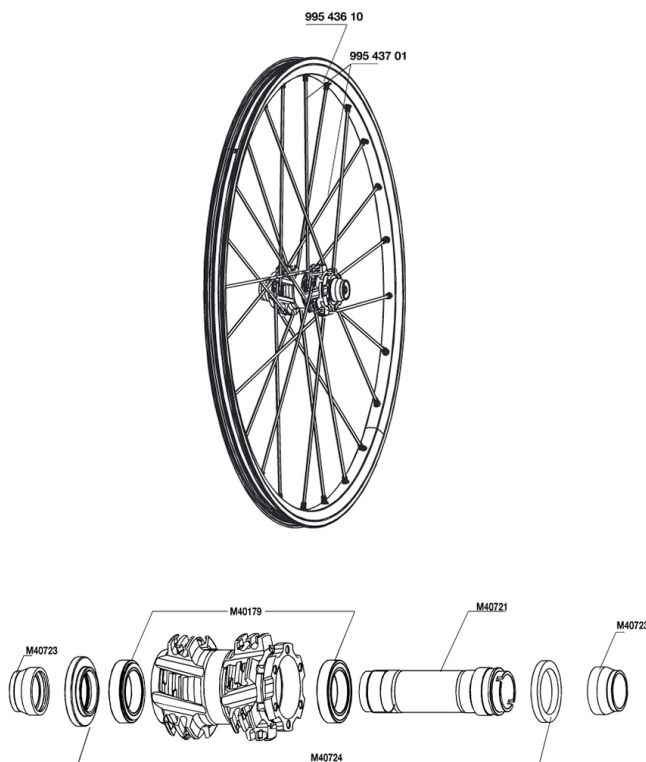

RUEDAS REFERENCIAS

RIMS

&NBSP;:

99543610 FRONT CROSSMAX SX RIM

SPOKES

99543701 12 FR+NDR GREY SPK XMAX SX 266

HUB SHELLS

M40723	KIT APPUI FOURCHE 20MM
M40179	FRONT BEARING 25x37x7 20mm AXLE
M40724	ADJUSTING NUT+CAP XMAX XL DISC
M40721	FRONT AXLE CROSSMAX XL DISC

CROSSMAX SX

Specifications

PESOS DE RUEDAS