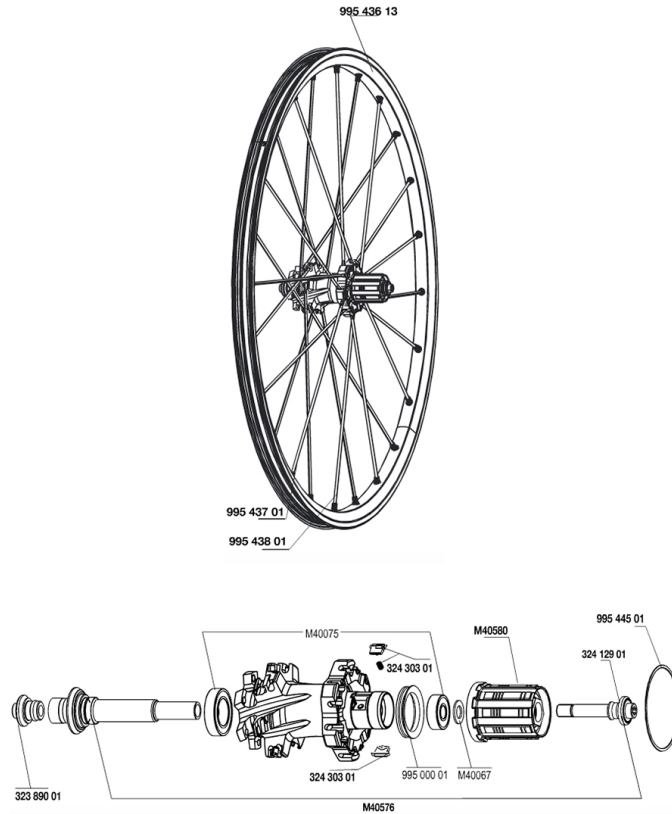

REFERENZEN RÄDER

RIMS

&NBSP;:

99543613	REAR CROSSMAX SX RIM
----------	----------------------

SPOKES

99543701	12 FR+NDR GREY SPK XMAX SX 266
99543801	12 DRV GREY SPOKES XMAX SX 247

HUB SHELLS

32389001	R.FORK SUPPORT CROSSMAX SL DCL
32412901	REAR AXLE BOLT PREP HG9
M40580	CORPS DE ROUE LIBRE FTS "L" HG9
M40576	REAR AXLE CROSSMAX UST DISC
32430301	FTSX MTB PAWLS KIT
99544501	2 RINGS 53,5mm CROSSMAX SX
M40075	REAR HUB 608+6903 BEARINGS
99500001	FTSL/FTSX FREEHUB BODY SEAL

MAVIC *CROSSMAX SX*

Specifications

RADGEWICHTE