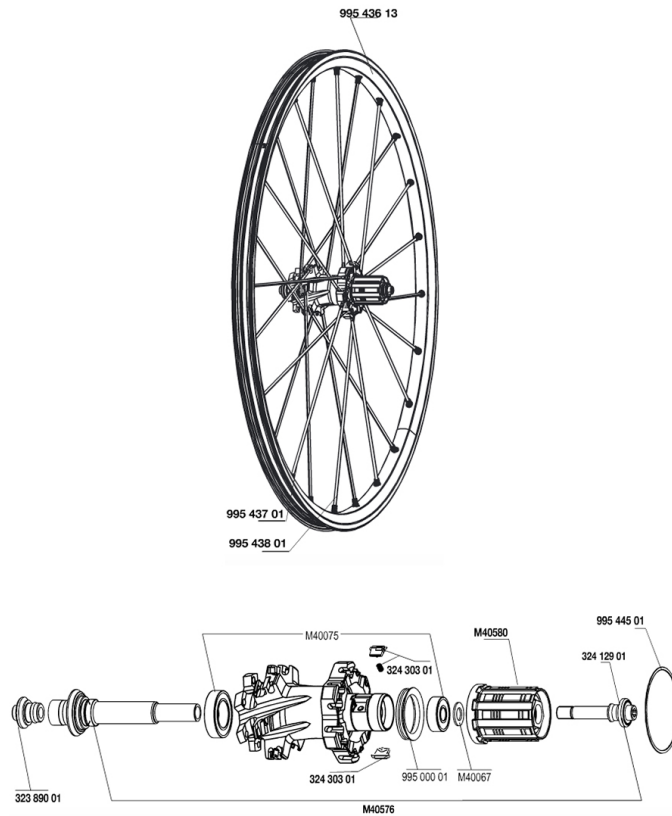

REFERENZEN RÄDER

RIMS

&NBSP;:

99543613 REAR CROSSMAX SX RIM

SPOKES

99543801 12 DRV GREY SPOKES XMAX SX 247
99543701 12 FR+NDR GREY SPK XMAX SX 266

HUB SHELLS

99544501 2 RINGS 53,5mm CROSSMAX SX
M40075 REAR HUB 608+6903 BEARINGS
99500001 FTSL/FTSX FREEHUB BODY SEAL
32389001 R.FORK SUPPORT CROSSMAX SL DCL
32412901 REAR AXLE BOLT PREP HG9
M40580 CORPS DE ROUE LIBRE FTS "L" HG9
M40576 REAR AXLE CROSSMAX UST DISC
32430301 FTSX MTB PAWLS KIT

MAVIC *CROSSMAX SX*

Specifications

RADGEWICHTE