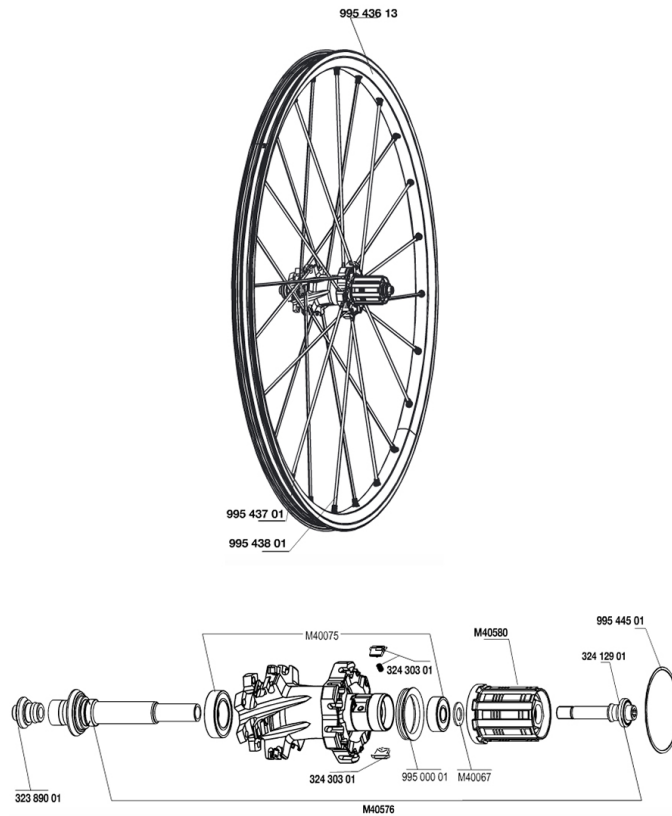

REFERENZEN RÄDER

RIMS

&NBSP;:

99543613 REAR CROSSMAX SX RIM

SPOKES

99543801 12 DRV GREY SPOKES XMAX SX 247
99543701 12 FR+NDR GREY SPK XMAX SX 266

HUB SHELLS

M40576 REAR AXLE CROSSMAX UST DISC
32430301 FT SX MTB PAWLS KIT
99544501 2 RINGS 53,5mm CROSSMAX SX
M40075 REAR HUB 608+6903 BEARINGS
99500001 FTSL/FTSX FREEHUB BODY SEAL
32389001 R.FORK SUPPORT CROSSMAX SL DCL
32412901 REAR AXLE BOLT PREP HG9
M40580 CORPS DE ROUE LIBRE FTS "L" HG9

MAVIC **CROSSMAX SX**

Specifications

RADGEWICHTE