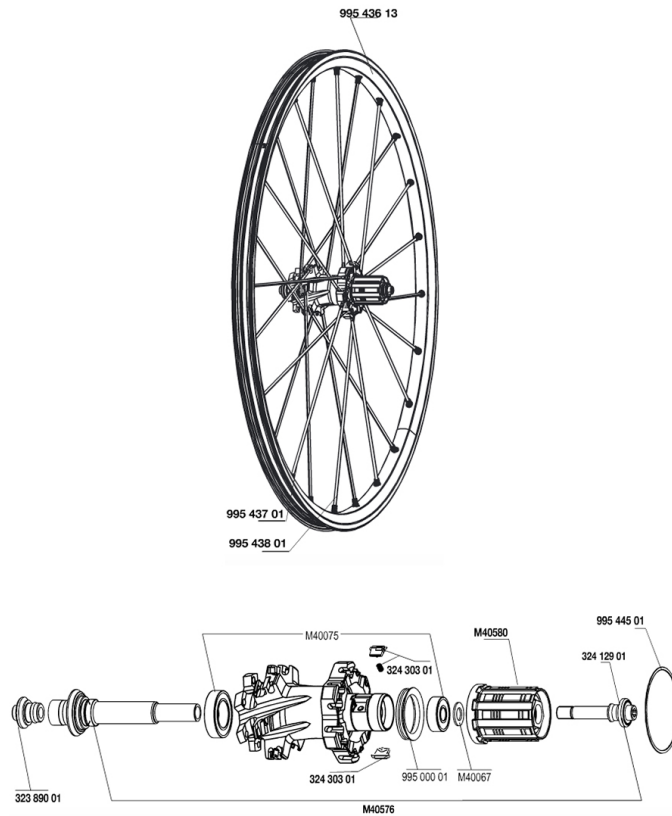

REFERENZEN RÄDER

RIMS

&NBSP;:

| | |
|----------|----------------------|
| 99543613 | REAR CROSSMAX SX RIM |
|----------|----------------------|

SPOKES

| | |
|----------|--------------------------------|
| 99543801 | 12 DRV GREY SPOKES XMAX SX 247 |
| 99543701 | 12 FR+NDR GREY SPK XMAX SX 266 |

HUB SHELLS

| | |
|----------|---------------------------------|
| 99544501 | 2 RINGS 53,5mm CROSSMAX SX |
| M40075 | REAR HUB 608+6903 BEARINGS |
| 99500001 | FTSL/FTSX FREEHUB BODY SEAL |
| 32389001 | R.FORK SUPPORT CROSSMAX SL DCL |
| 32412901 | REAR AXLE BOLT PREP HG9 |
| M40580 | CORPS DE ROUE LIBRE FTS "L" HG9 |
| M40576 | REAR AXLE CROSSMAX UST DISC |
| 32430301 | FTSX MTB PAWLS KIT |

MAVIC *CROSSMAX SX*

Specifications

RADGEWICHTE