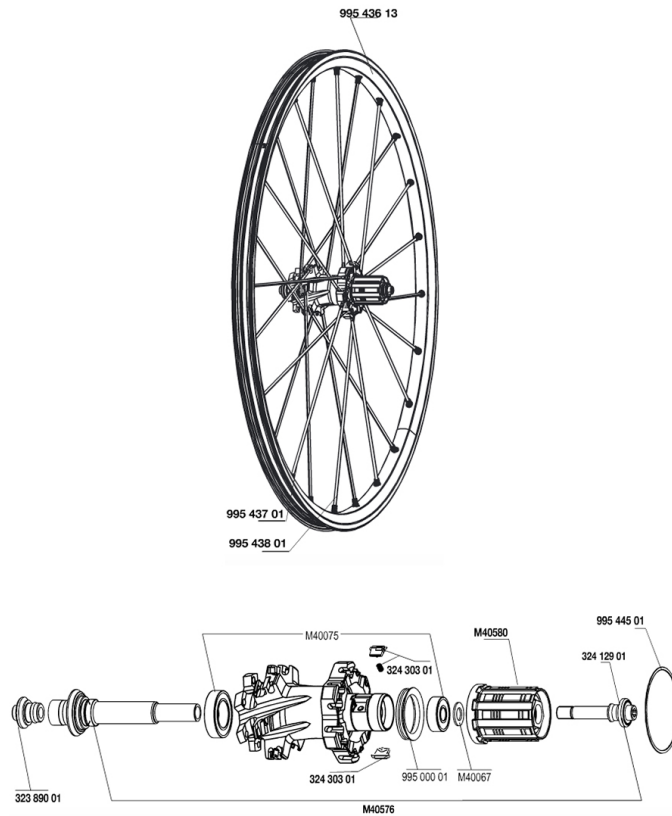

REFERENZEN RÄDER

RIMS

&NBSP;:

99543613	REAR CROSSMAX SX RIM
----------	----------------------

SPOKES

99543801	12 DRV GREY SPOKES XMAX SX 247
99543701	12 FR+NDR GREY SPK XMAX SX 266

HUB SHELLS

M40576	REAR AXLE CROSSMAX UST DISC
32430301	FTSX MTB PAWLS KIT
99544501	2 RINGS 53,5mm CROSSMAX SX
M40075	REAR HUB 608+6903 BEARINGS
99500001	FTSL/FTSX FREEHUB BODY SEAL
32389001	R.FORK SUPPORT CROSSMAX SL DCL
32412901	REAR AXLE BOLT PREP HG9
M40580	CORPS DE ROUE LIBRE FTS "L" HG9

MAVIC *CROSSMAX SX*

Specifications

RADGEWICHTE