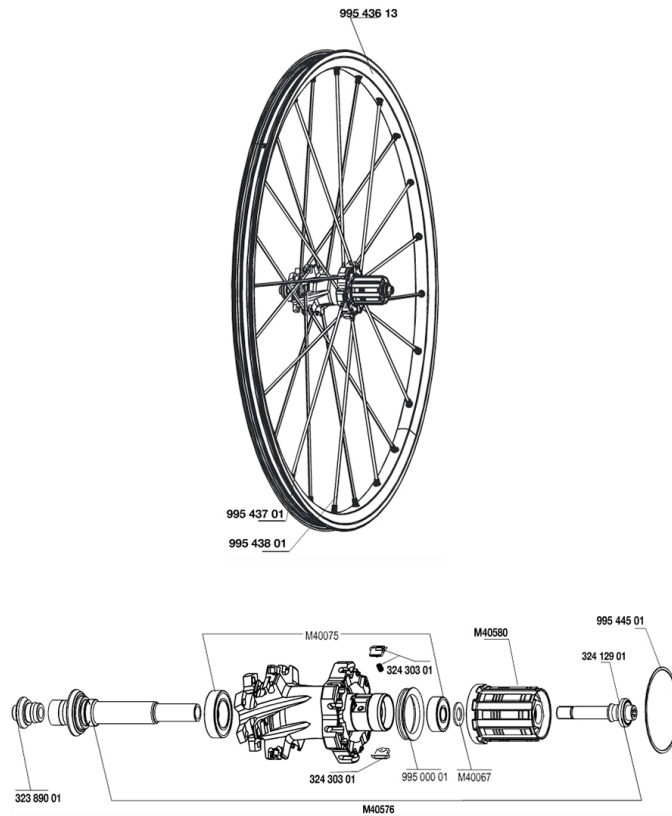

REFERENZEN RÄDER

RIMS

&NBSP;:

99543613	REAR CROSSMAX SX RIM
----------	----------------------

SPOKES

99543701	12 FR+NDR GREY SPK XMAX SX 266
99543801	12 DRV GREY SPOKES XMAX SX 247

HUB SHELLS

M40576	REAR AXLE CROSSMAX UST DISC
32430301	FTSX MTB PAWLS KIT
99544501	2 RINGS 53,5mm CROSSMAX SX
M40075	REAR HUB 608+6903 BEARINGS
99500001	FTSL/FTSX FREEHUB BODY SEAL
32389001	R.FORK SUPPORT CROSSMAX SL DCL
32412901	REAR AXLE BOLT PREP HG9
M40580	CORPS DE ROUE LIBRE FTS "L" HG9

MAVIC *CROSSMAX SX*

Specifications

RADGEWICHTE