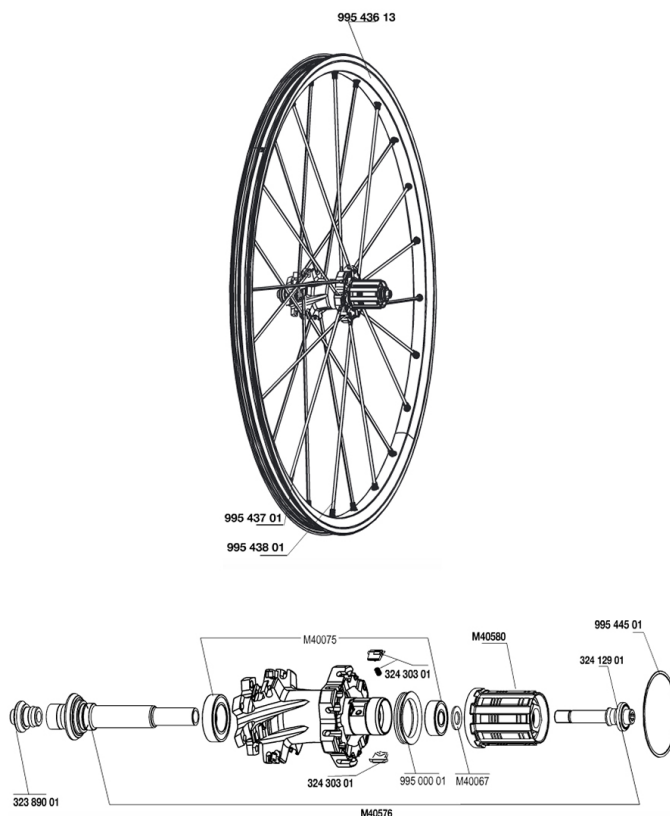

参照ホイール

RIMS

&NBSP;:

99543613	REAR CROSSMAX SX RIM
----------	----------------------

SPOKES

99543701	12 FR+NDR GREY SPK XMAX SX 266
99543801	12 DRV GREY SPOKES XMAX SX 247

HUB SHELLS

32389001	R.FORK SUPPORT CROSSMAX SL DCL
32412901	REAR AXLE BOLT PREP HG9
M40580	FTSX FREEWHEEL BODY HG9
M40576	REAR AXLE CROSSMAX UST DISC
32430301	FTSX MTB PAWLS KIT
99544501	2 RINGS 53,5mm CROSSMAX SX
M40075	REAR HUB 608+6903 BEARINGS
99500001	FTSL/FTSX FREEHUB BODY SEAL

CROSSMAX SX

Specifications

ホイールの重み