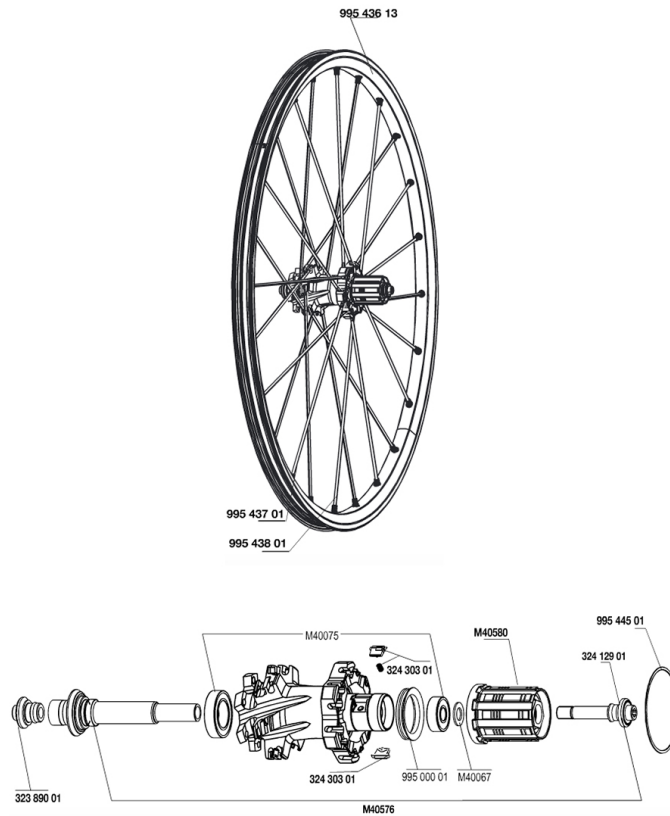

REFERENCES WHEELS

**RIMS**

&NBSP;:

99543613	REAR CROSSMAX SX RIM
----------	----------------------

**SPOKES**

99543701	12 FR+NDR GREY SPK XMAX SX 266
99543801	12 DRV GREY SPOKES XMAX SX 247

**HUB SHELLS**

32389001	R.FORK SUPPORT CROSSMAX SL DCL
32412901	REAR AXLE BOLT PREP HG9
M40580	FTSX FREEWHEEL BODY HG9
M40576	REAR AXLE CROSSMAX UST DISC
32430301	FTSX PAWLS KIT (MTB WHEELS)
99544501	2 RINGS 53,5mm CROSSMAX SX
M40075	REAR HUB 608+6903 BEARINGS
99500001	FTSL/FTSX FREEHUB BODY SEAL

**MAVIC** *CROSSMAX SX*

***Specifications***

WHEEL WEIGHTS