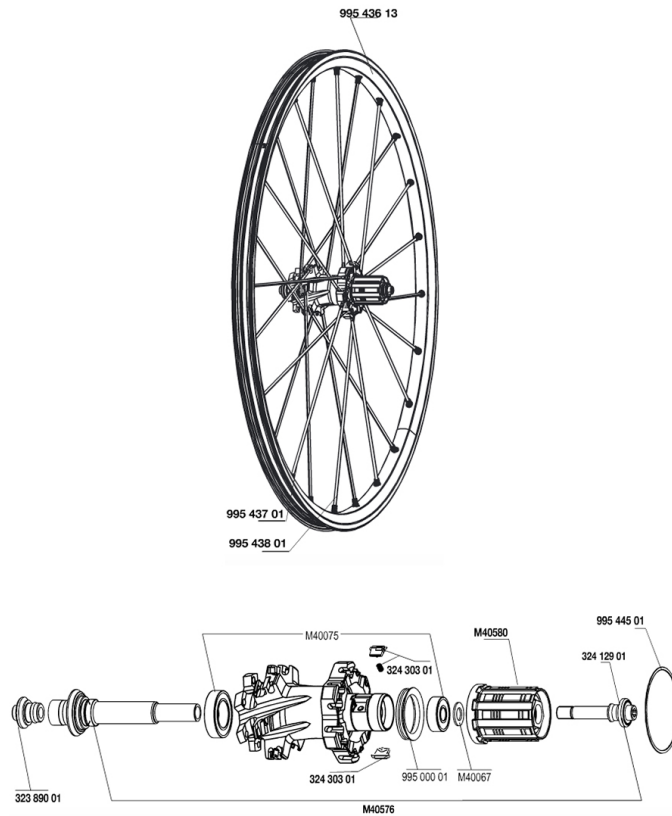

REFERENCES WHEELS

RIMS

&NBSP;:

99543613	REAR CROSSMAX SX RIM
----------	----------------------

SPOKES

99543701	12 FR+NDR GREY SPK XMAX SX 266
99543801	12 DRV GREY SPOKES XMAX SX 247

HUB SHELLS

32389001	R.FORK SUPPORT CROSSMAX SL DCL
32412901	REAR AXLE BOLT PREP HG9
M40580	FTSX FREEWHEEL BODY HG9
M40576	REAR AXLE CROSSMAX UST DISC
32430301	FTSX PAWLS KIT (MTB WHEELS)
99544501	2 RINGS 53,5mm CROSSMAX SX
M40075	REAR HUB 608+6903 BEARINGS
99500001	FTSL/FTSX FREEHUB BODY SEAL

MAVIC *CROSSMAX SX*

Specifications

WHEEL WEIGHTS