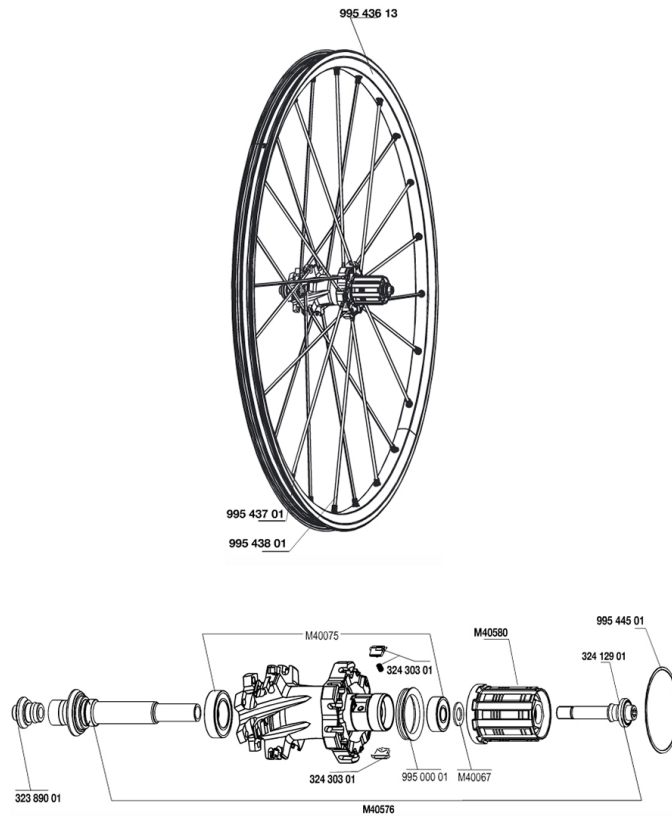

REFERENCES WHEELS

RIMS

&NBSP;:

| | |
|----------|----------------------|
| 99543613 | REAR CROSSMAX SX RIM |
|----------|----------------------|

SPOKES

| | |
|----------|--------------------------------|
| 99543801 | 12 DRV GREY SPOKES XMAX SX 247 |
| 99543701 | 12 FR+NDR GREY SPK XMAX SX 266 |

HUB SHELLS

| | |
|----------|--------------------------------|
| 99544501 | 2 RINGS 53,5mm CROSSMAX SX |
| M40075 | REAR HUB 608+6903 BEARINGS |
| 99500001 | FTSL/FTSX FREEHUB BODY SEAL |
| 32389001 | R.FORK SUPPORT CROSSMAX SL DCL |
| 32412901 | REAR AXLE BOLT PREP HG9 |
| M40580 | FTSX FREEWHEEL BODY HG9 |
| M40576 | REAR AXLE CROSSMAX UST DISC |
| 32430301 | FTSX PAWLS KIT (MTB WHEELS) |

MAVIC *CROSSMAX SX*

Specifications

WHEEL WEIGHTS