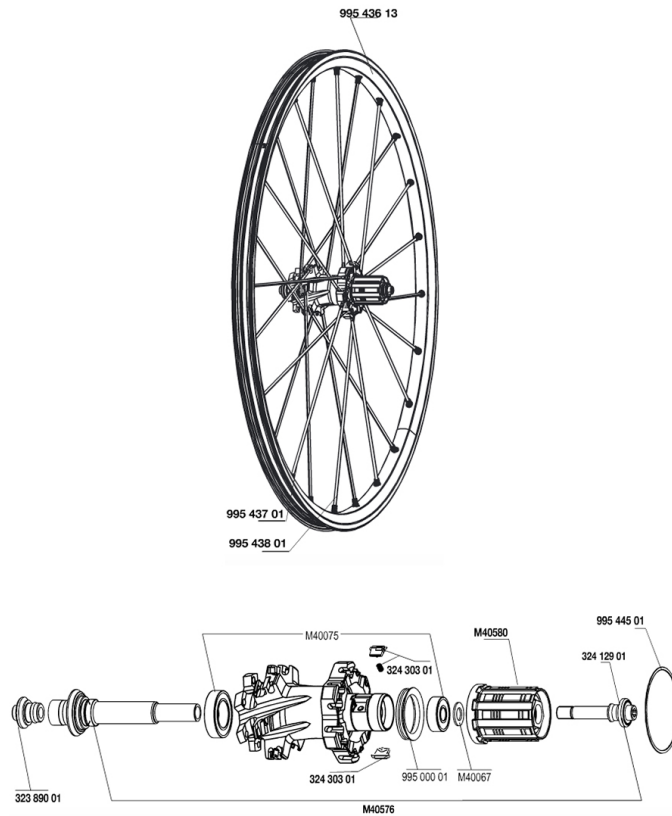

REFERENCES WHEELS

RIMS

&NBSP;:

99543613 REAR CROSSMAX SX RIM

SPOKES

99543801 12 DRV GREY SPOKES XMAX SX 247
99543701 12 FR+NDR GREY SPK XMAX SX 266

HUB SHELLS

M40576 REAR AXLE CROSSMAX UST DISC
32430301 FTSX PAWLS KIT (MTB WHEELS)
99544501 2 RINGS 53,5mm CROSSMAX SX
M40075 REAR HUB 608+6903 BEARINGS
99500001 FTSL/FTSX FREEHUB BODY SEAL
32389001 R.FORK SUPPORT CROSSMAX SL DCL
32412901 REAR AXLE BOLT PREP HG9
M40580 FTSX FREEWHEEL BODY HG9

MAVIC *CROSSMAX SX*

Specifications

WHEEL WEIGHTS