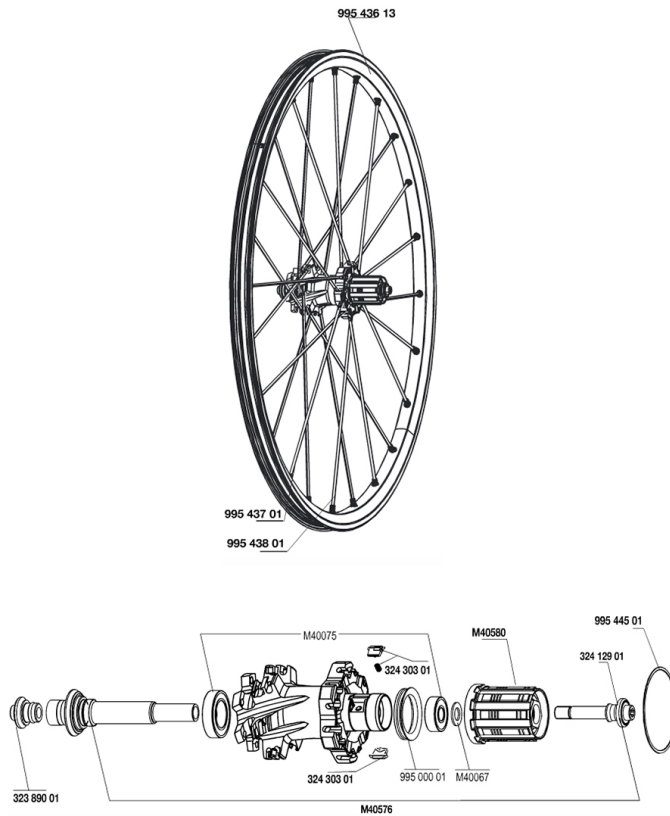

REFERENCES WHEELS

RIMS

&NBSP;:

99543613	REAR CROSSMAX SX RIM
----------	----------------------

SPOKES

99543801	12 DRV GREY SPOKES XMAX SX 247
99543701	12 FR+NDR GREY SPK XMAX SX 266

HUB SHELLS

99544501	2 RINGS 53,5mm CROSSMAX SX
M40075	REAR HUB 608+6903 BEARINGS
99500001	FTSL/FTSX FREEHUB BODY SEAL
32389001	R.FORK SUPPORT CROSSMAX SL DCL
32412901	REAR AXLE BOLT PREP HG9
M40580	FTSX FREEWHEEL BODY HG9
M40576	REAR AXLE CROSSMAX UST DISC
32430301	FTSX PAWLS KIT (MTB WHEELS)

MAVIC *CROSSMAX SX*

Specifications

WHEEL WEIGHTS