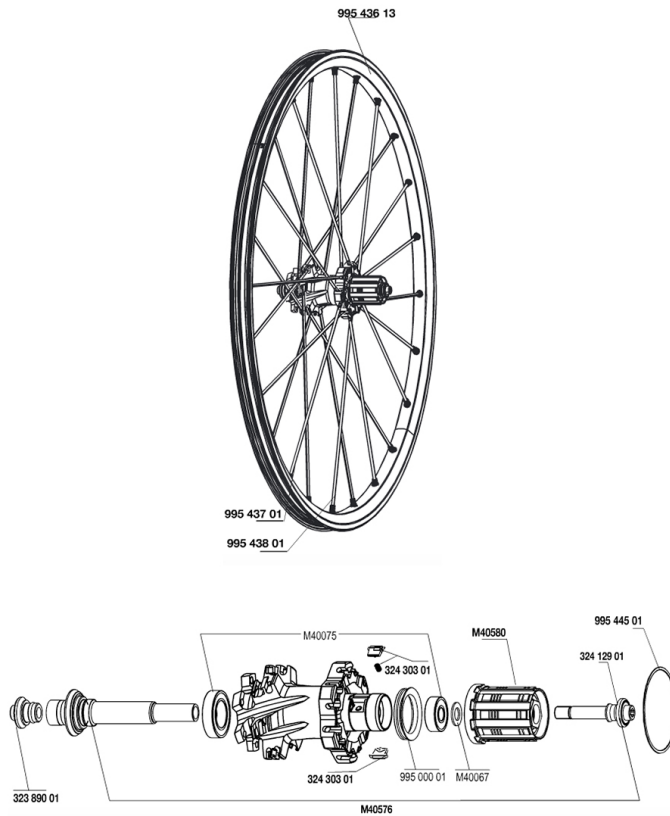

REFERENCES WHEELS

RIMS

&NBSP;:

99543613	REAR CROSSMAX SX RIM
----------	----------------------

SPOKES

99543701	12 FR+NDR GREY SPK XMAX SX 266
99543801	12 DRV GREY SPOKES XMAX SX 247

HUB SHELLS

32389001	R.FORK SUPPORT CROSSMAX SL DCL
32412901	REAR AXLE BOLT PREP HG9
M40580	FTSX FREEWHEEL BODY HG9
M40576	REAR AXLE CROSSMAX UST DISC
32430301	FTSX PAWLS KIT (MTB WHEELS)
99544501	2 RINGS 53,5mm CROSSMAX SX
M40075	REAR HUB 608+6903 BEARINGS
99500001	FTSL/FTSX FREEHUB BODY SEAL

MAVIC *CROSSMAX SX*

Specifications
WHEEL WEIGHTS