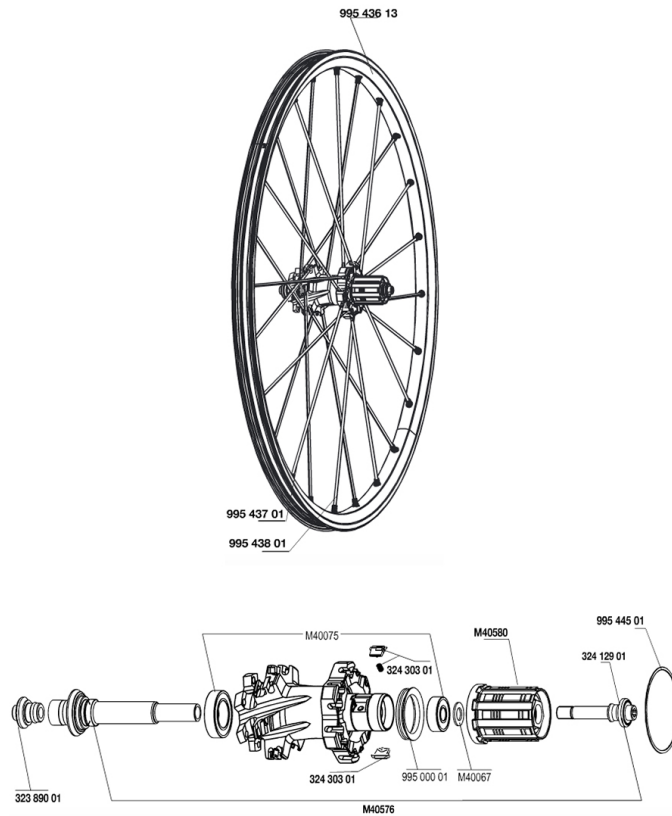

REFERENCES WHEELS

RIMS

&NBSP;:

99543613	REAR CROSSMAX SX RIM
----------	----------------------

SPOKES

99543801	12 DRV GREY SPOKES XMAX SX 247
99543701	12 FR+NDR GREY SPK XMAX SX 266

HUB SHELLS

M40576	REAR AXLE CROSSMAX UST DISC
32430301	FTSX PAWLS KIT (MTB WHEELS)
99544501	2 RINGS 53,5mm CROSSMAX SX
M40075	REAR HUB 608+6903 BEARINGS
99500001	FTSL/FTSX FREEHUB BODY SEAL
32389001	R.FORK SUPPORT CROSSMAX SL DCL
32412901	REAR AXLE BOLT PREP HG9
M40580	FTSX FREEWHEEL BODY HG9

MAVIC *CROSSMAX SX*

Specifications

WHEEL WEIGHTS