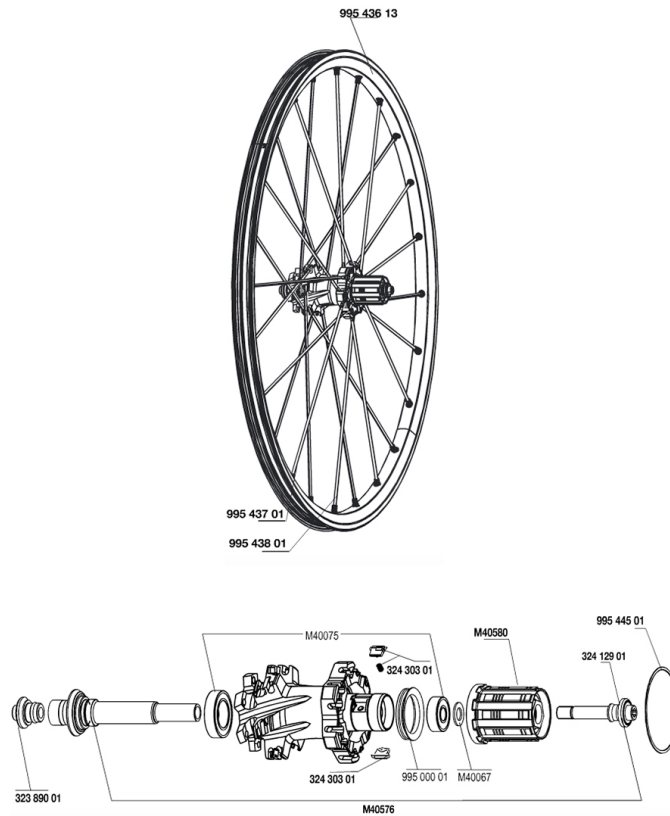

REFERENCES WHEELS

RIMS

&NBSP;:

| | |
|----------|----------------------|
| 99543613 | REAR CROSSMAX SX RIM |
|----------|----------------------|

SPOKES

| | |
|----------|--------------------------------|
| 99543801 | 12 DRV GREY SPOKES XMAX SX 247 |
| 99543701 | 12 FR+NDR GREY SPK XMAX SX 266 |

HUB SHELLS

| | |
|----------|--------------------------------|
| M40576 | REAR AXLE CROSSMAX UST DISC |
| 32430301 | FTSX PAWLS KIT (MTB WHEELS) |
| 99544501 | 2 RINGS 53,5mm CROSSMAX SX |
| M40075 | REAR HUB 608+6903 BEARINGS |
| 99500001 | FTSL/FTSX FREEHUB BODY SEAL |
| 32389001 | R.FORK SUPPORT CROSSMAX SL DCL |
| 32412901 | REAR AXLE BOLT PREP HG9 |
| M40580 | FTSX FREEWHEEL BODY HG9 |

MAVIC *CROSSMAX SX*

Specifications

WHEEL WEIGHTS