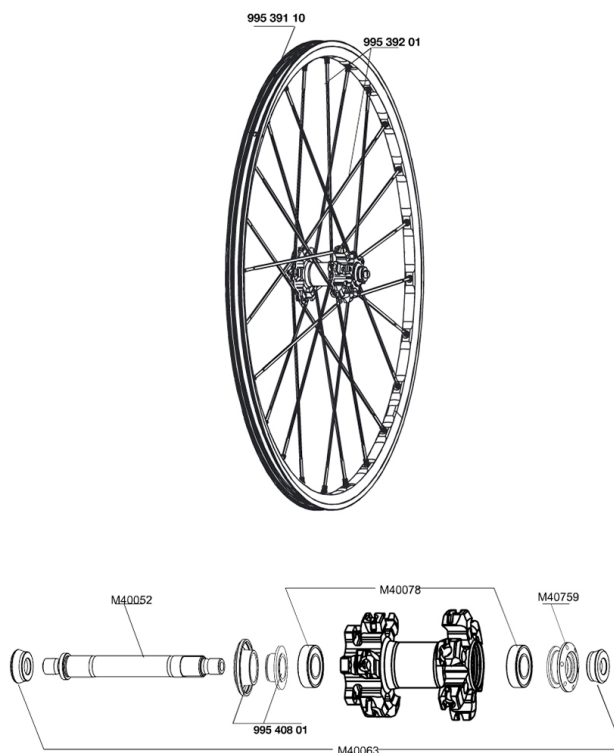

REFERENCES WHEELS

RIMS

&NBSP;:

99539110	FRONT CROSSMAX SL DISC 07 RIM
----------	-------------------------------

SPOKES

99539201	12 FR.SILV SPK XMAX SL D 261mm
----------	--------------------------------

HUB SHELLS

M40759	ADJUSTING BEARING NUT + FRONT CAP
M40078	FRONT HUB BEARINGS 6901 x 2
M40063	2 FRONT AXLE FORK SUPPORT
99540801	BEAR.CAP XMAX SLR/SL 07/STDISC
M40052	FRONT HUB AXLE

CROSSMAX SL DISC 07

Specifications

WHEEL WEIGHTS