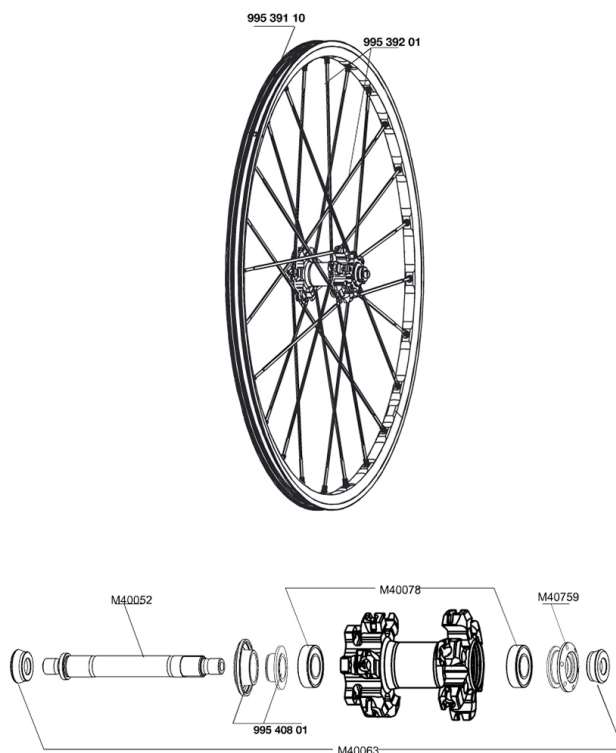

REFERENCES WHEELS

**RIMS**

&NBSP;:

|          |                               |
|----------|-------------------------------|
| 99539110 | FRONT CROSSMAX SL DISC 07 RIM |
|----------|-------------------------------|

**SPOKES**

|          |                                |
|----------|--------------------------------|
| 99539201 | 12 FR.SILV SPK XMAX SL D 261mm |
|----------|--------------------------------|

**HUB SHELLS**

|          |                                   |
|----------|-----------------------------------|
| M40063   | 2 FRONT AXLE FORK SUPPORT         |
| 99540801 | BEAR.CAP XMAX SLR/SL 07/STDISC    |
| M40052   | FRONT HUB AXLE                    |
| M40759   | ADJUSTING BEARING NUT + FRONT CAP |
| M40078   | FRONT HUB BEARINGS 6901 x 2       |

## ***Specifications***

WHEEL WEIGHTS